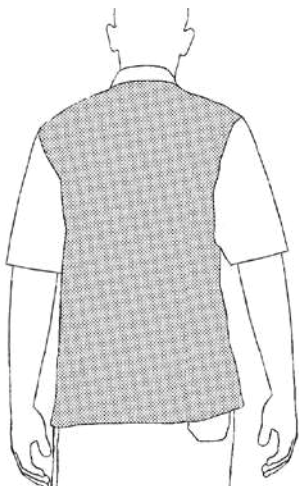

OTTAVIO MM

OTTAVIO MM BORDEAUX

2065003E

100% Microfiber

- g 130/mq
- sizes: s,m,l,xl,xxl,xxxl,xxxxl

OTTAVIO MM CONVOY

2065016E

100% Microfiber

- g 130/mq
- sizes: s,m,l,xl,xxl,xxxl,xxxxl