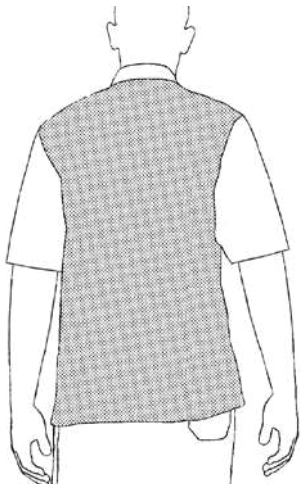

OTTAVIO MM

OTTAVIO MM BLACK

2065002E

100% Microfiber

- g 130/mq
- sizes: s,m,l,xl,xxl,xxxl,xxxxl

OTTAVIO MM WHITE

2065001E

100% Microfiber

- g 130/mq
- sizes: s,m,l,xl,xxl,xxxl,xxxxl

IRON FREE

NO SKIN CONTACT OF THE METAL

WATER PROOF

HAND PEACH INSIDE