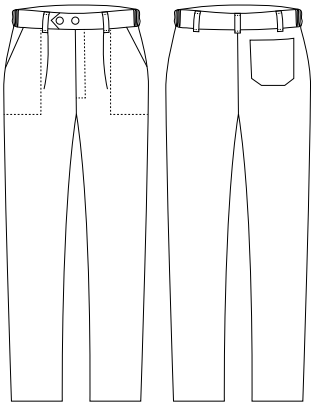

UNISEX

WHITE 3505001A
100% Cotton
• g 190/mq
• sizes: s,m,l,xl,xxl,xxxl

BLACK 3505002C
65% Polyester - 35% Cotton
• g 200/mq
• sizes: s,m,l,xl,xxl,xxxl

USA 3505050A
100% Cotton
• g 150/mq
• sizes: s,m,l,xl,xxl,xxxl