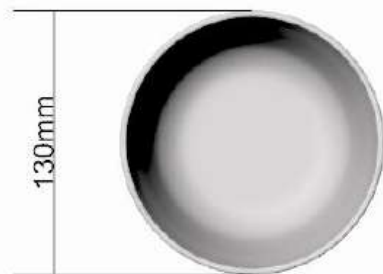

Dessert bowl cm. 13

Dessert bowl

TOPVIEW