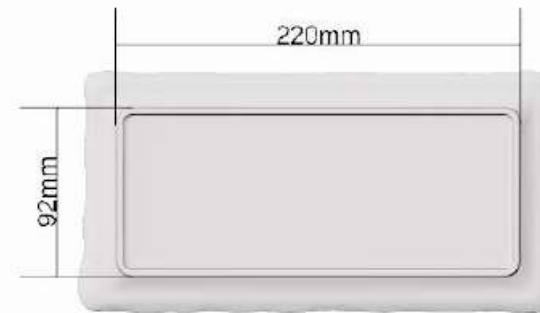

BOTTOMVIEW