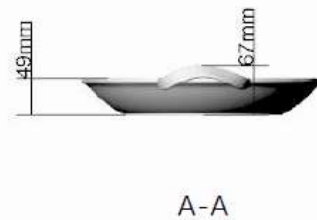

Handled oval platter cm. 32x46 (54,2 with handles)

Handled oval platter

Weight:780g