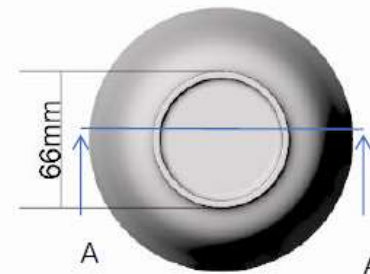

## Dessert bowl cm. 13

Dessert bowl

# Dessert bowl cm. 13

Dessert bowl

TOPVIEW

BOTTOMVIEW

SIDEVIEW

A-A

Weight:140g