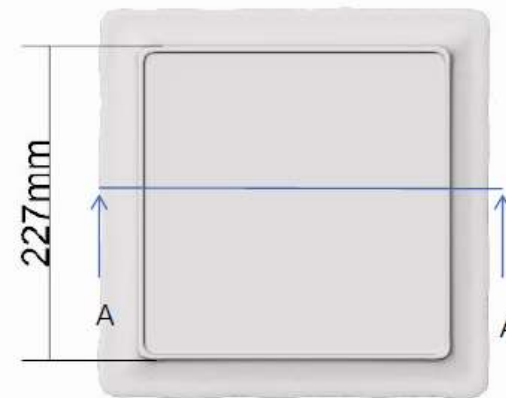

# Square Serving platter cm. 28x28

Square serving platter

# Square Serving platter cm. 28x28

Square serving platter

TOPVIEW

BOTTOMVIEW

SIDEVIEW

A-A

Weight:470g