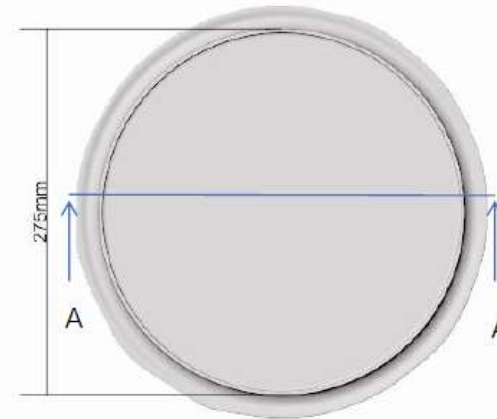

# Dessert bowl cm. 13

Dessert bowl

TOPVIEW

BOTTOMVIEW

SIDEVIEW

A-A

Weight:140g

# Pizza plate cm. 31

Pizza plate

# Pizza plate cm. 31

Pizza plate

TOPVIEW

BOTTOMVIEW

SIDEVIEW

A-A

Weight:390g