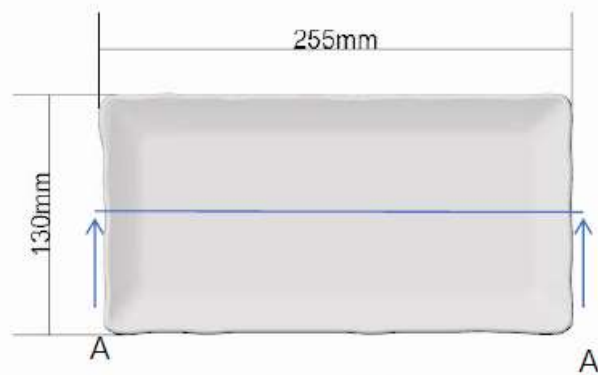

Biscuit tray cm. 13x25,5

Biscuit tray

TOPVIEW