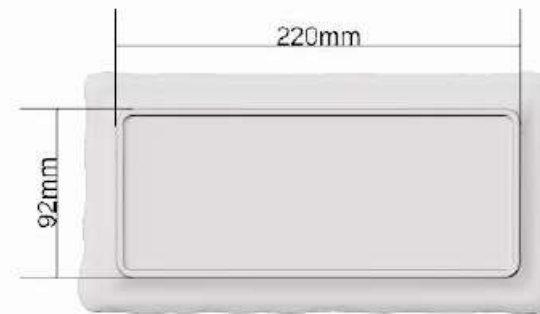

BOTTOMVIEW