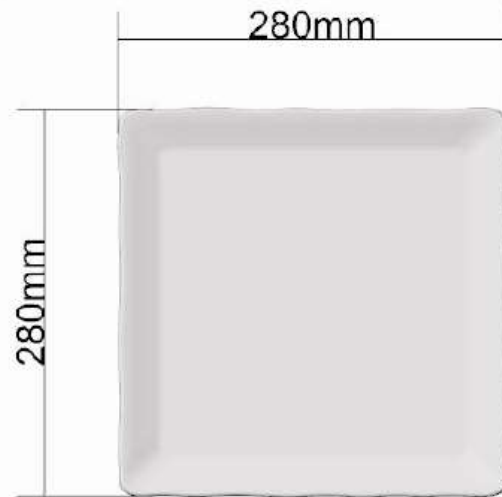

# Salad plate cm. 23

Salad plate

TOPVIEW

BOTTOMVIEW

SIDEVIEW

A-A

Weight:200g

# Square Serving platter cm. 28x28

Square serving platter

# Square Serving platter cm. 28x28

Square serving platter

TOPVIEW

BOTTOMVIEW

SIDEVIEW

A-A

Weight:470g