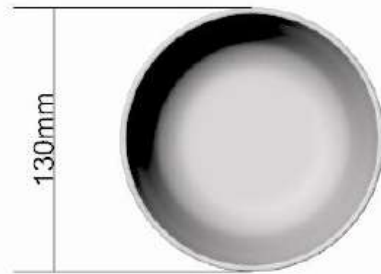

Dessert bowl cm. 13

Dessert bowl

TOPVIEW