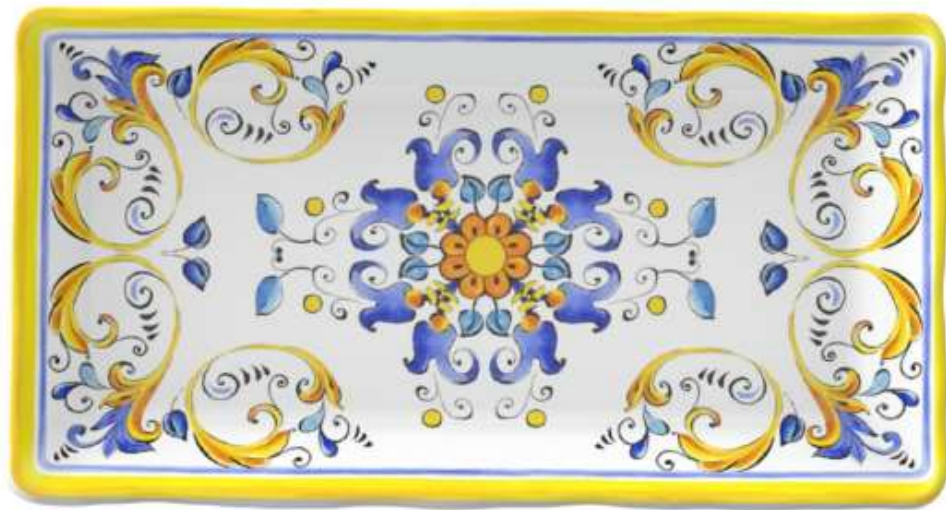

Butter Dish cm. 8x15

Butter dish