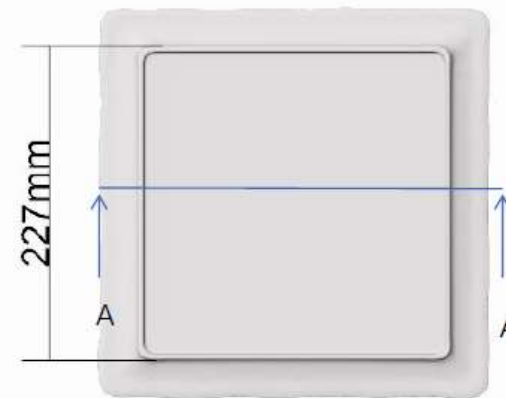

Square Serving platter cm. 28x28

Square serving platter

Weight:470g