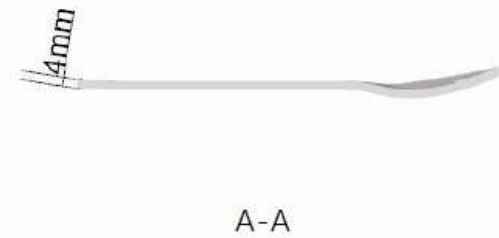

Salad Servers

Salad servers

Weight:37g