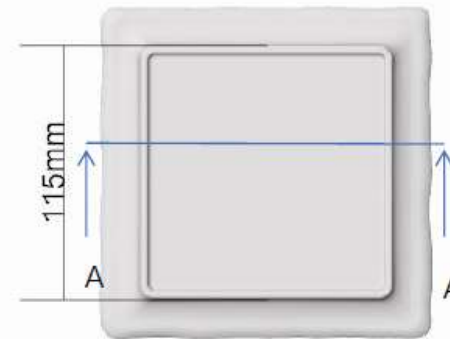

BOTTOMVIEW