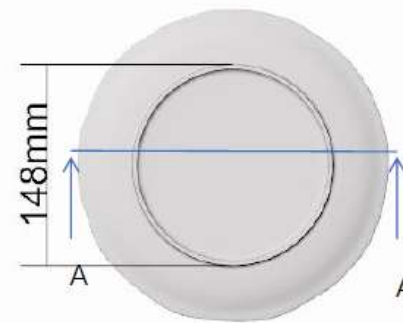

# Salad plate cm. 23

Salad plate

# Salad plate cm. 23

Salad plate

TOPVIEW

BOTTOMVIEW

SIDEVIEW

A-A

Weight:200g