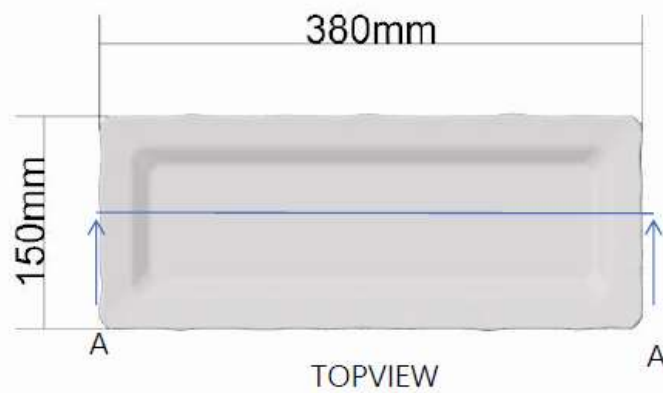

Baguette tray cm. 15x38

Baguette tray

Weight:430g