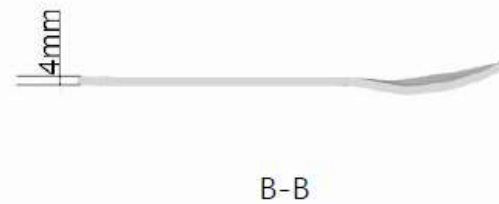

Weight:40g