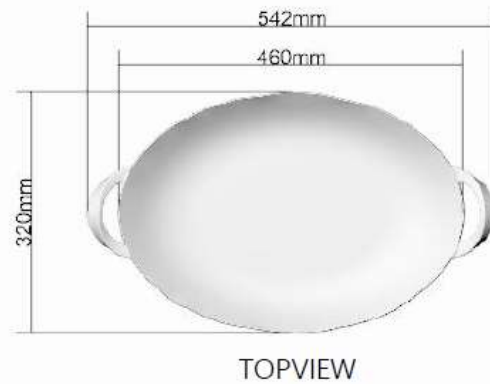

Handled oval platter cm. 32x46 (54,2 with handles)

Handled oval platter

Weight:780g