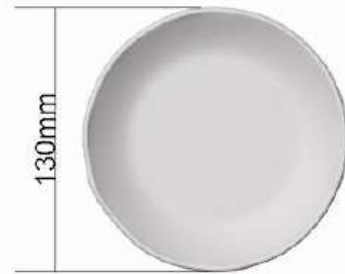

Mini dipping Bowl cm. 13

Mini dipping bowl

TOPVIEW