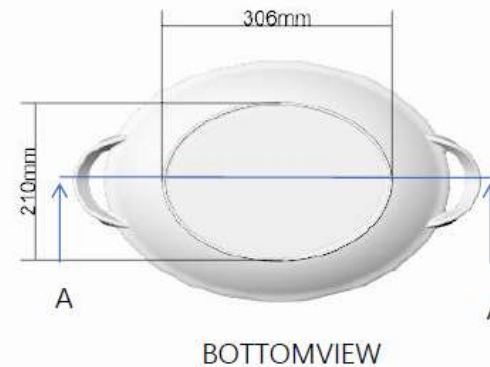

Handled oval platter cm. 32x46 (54,2 with handles)

Handled oval platter

Weight:780g