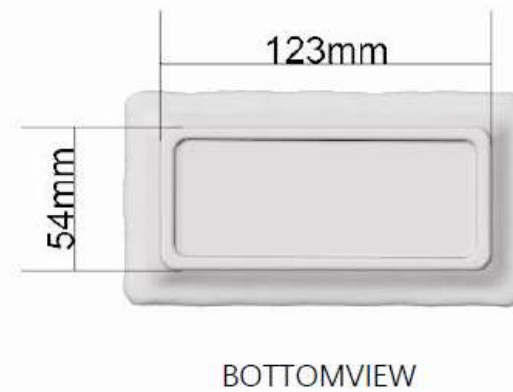

Butter Dish cm. 8x15

Butter dish

Weight:110g