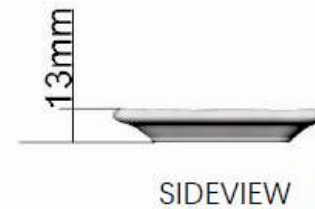

Butter Dish cm. 8x15

Butter dish

Weight:110g