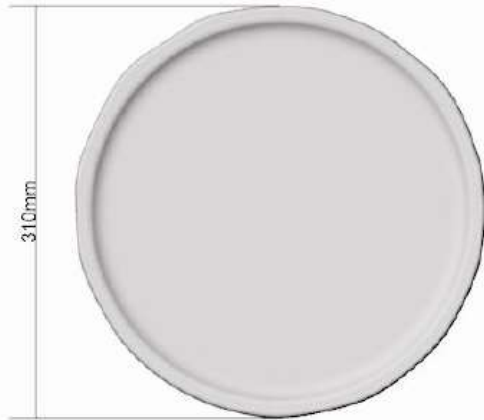

Pizza plate cm. 31

Pizza plate

TOPVIEW