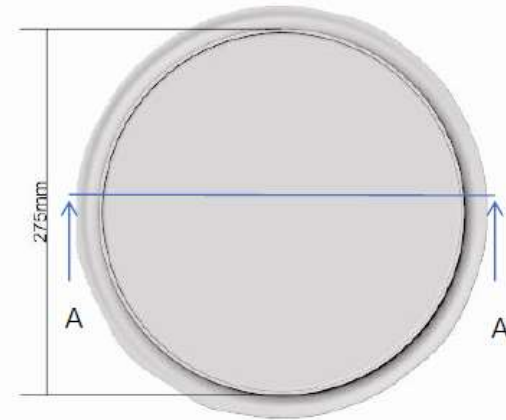

BOTTOMVIEW

Weight:390g