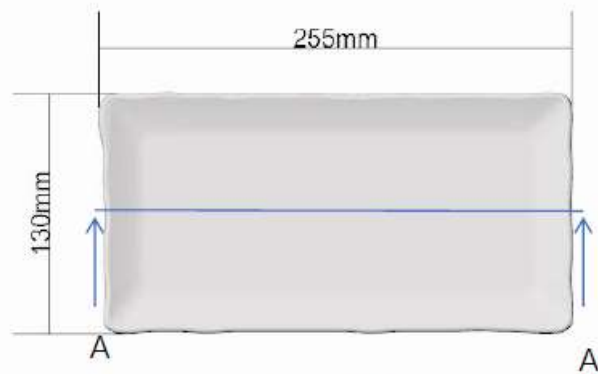

Biscuit tray cm. 13x25,5

Biscuit tray

TOPVIEW