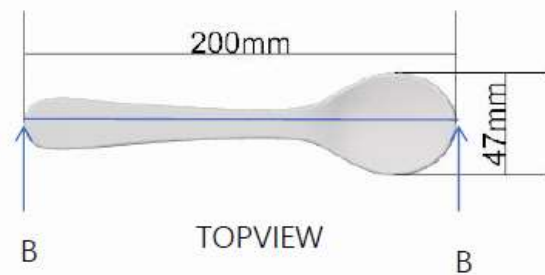

Weight:40g