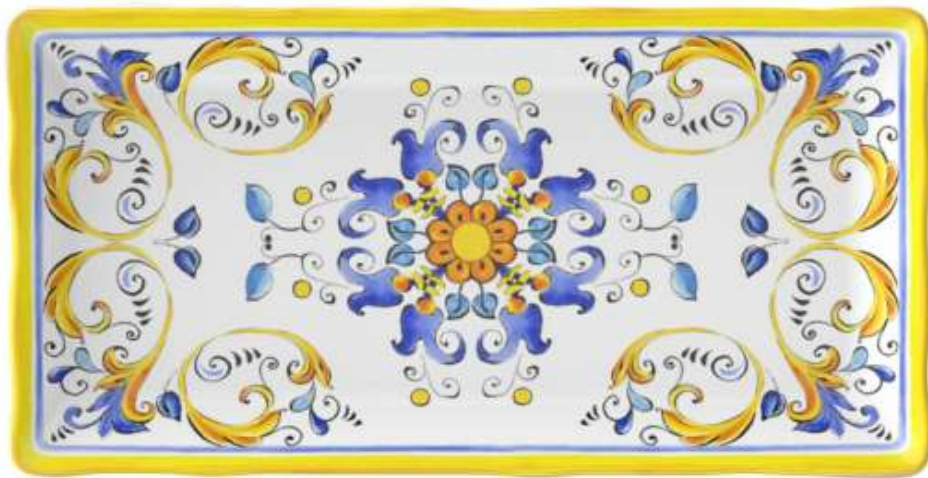

# Biscuit tray cm. 13x25,5

Biscuit tray