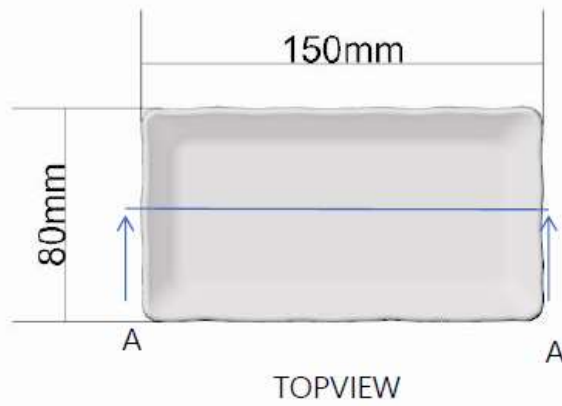

Butter Dish cm. 8x15

Butter dish

Weight:110g