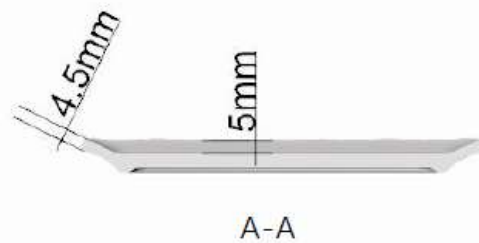

Butter Dish cm. 8x15

Butter dish

Weight:110g