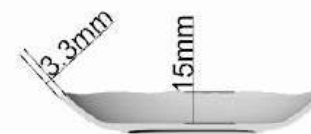

# Mini dipping Bowl cm. 13

Mini dipping bowl

TOPVIEW

BOTTOMVIEW

SIDEVIEW

A-A

Weight:80g