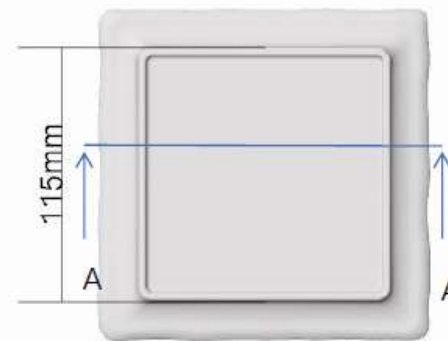

BOTTOMVIEW