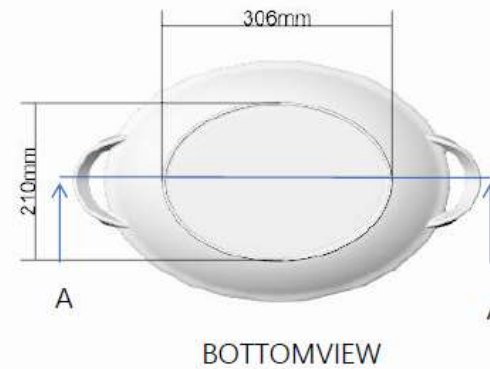

Handled oval platter cm. 32x46 (54,2 with handles)

Handled oval platter

Weight:780g