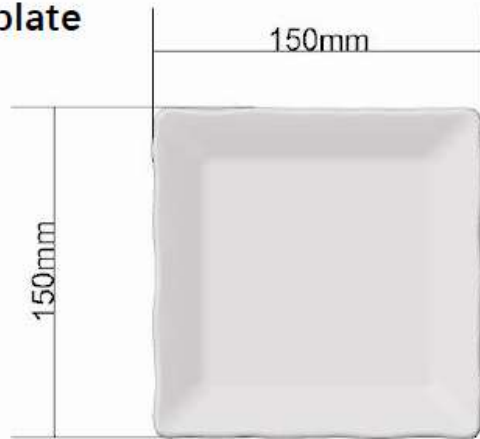

Appetizer plate cm. 15x15

Appetizer plate

TOPVIEW