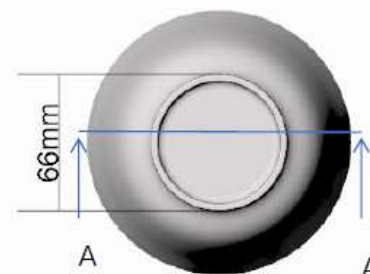

# Dessert bowl cm. 13

Dessert bowl

# Dessert bowl cm. 13

Dessert bowl

TOPVIEW

BOTTOMVIEW

SIDEVIEW

A-A

Weight:140g