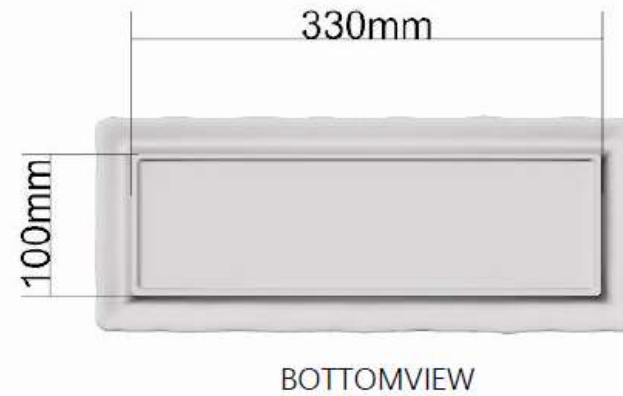

Baguette tray cm. 15x38

Baguette tray

Weight:430g