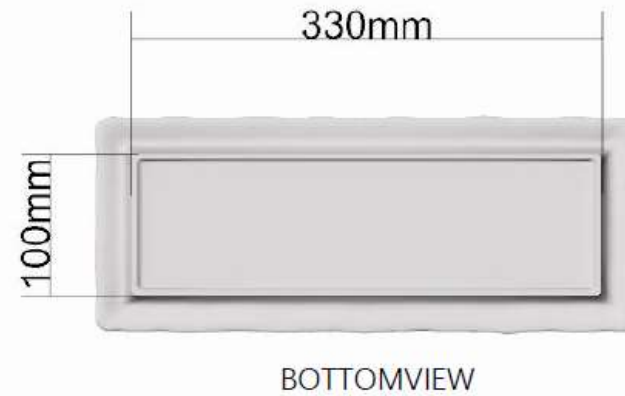

Baguette tray cm. 15x38

Baguette tray

Weight:430g