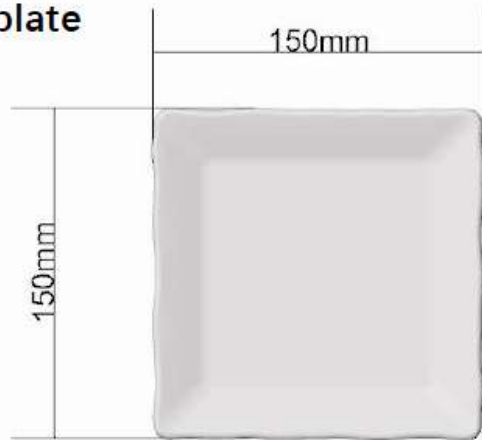

Appetizer plate cm. 15x15

Appetizer plate

TOPVIEW