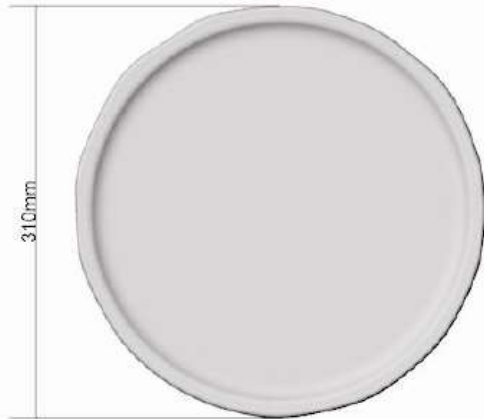

Pizza plate cm. 31

Pizza plate

TOPVIEW