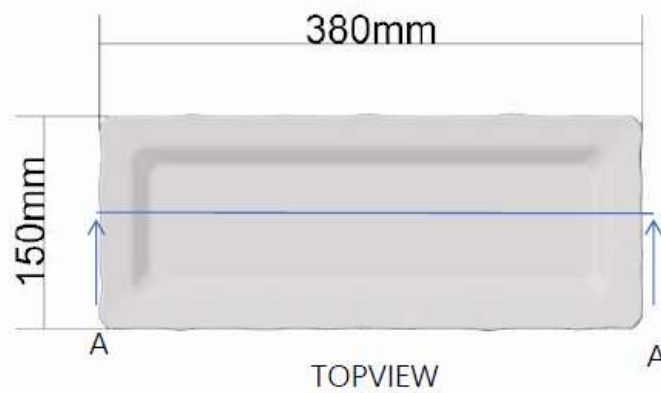

Baguette tray cm. 15x38

Baguette tray

Weight:430g