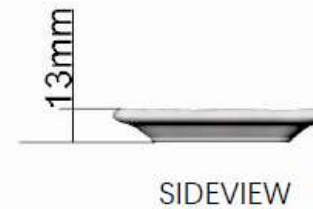

Butter Dish cm. 8x15

Butter dish

Weight:110g