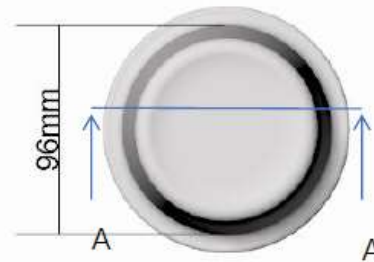

Grissini Holder

TOPVIEW

Weight:240g