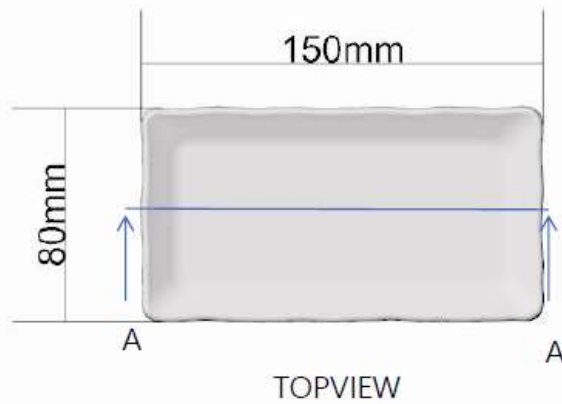

Butter Dish cm. 8x15

Butter dish

Weight:110g