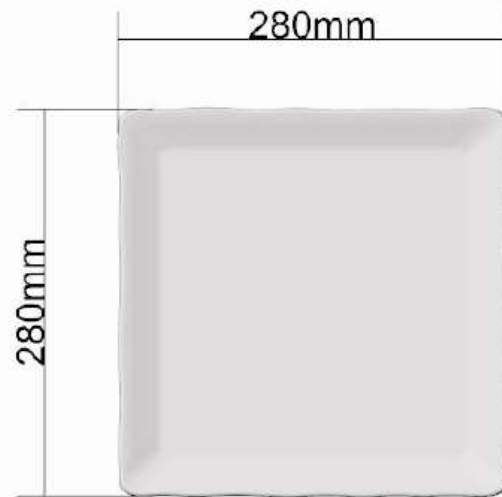

Square Serving platter cm. 28x28

Square serving platter

Weight:470g