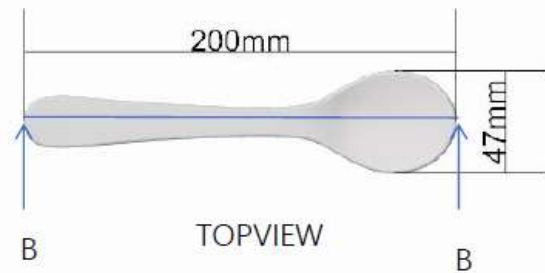

Weight:40g