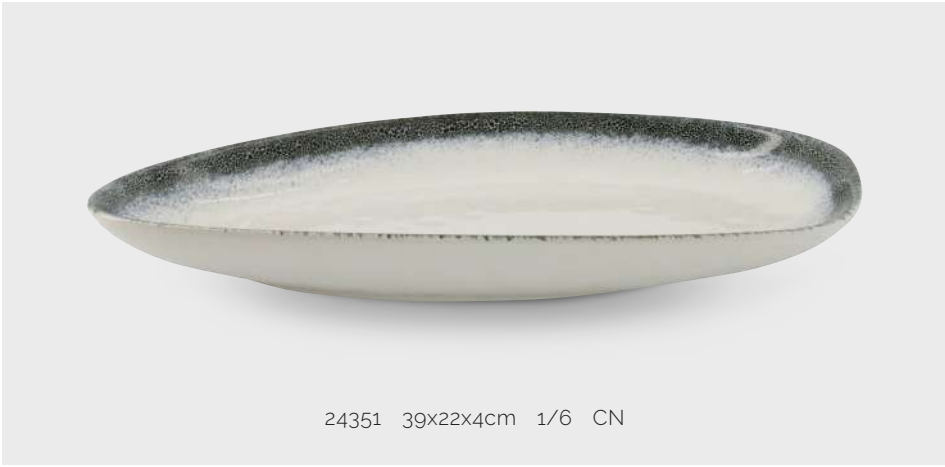

24351 39x22x4cm 1/6 CN