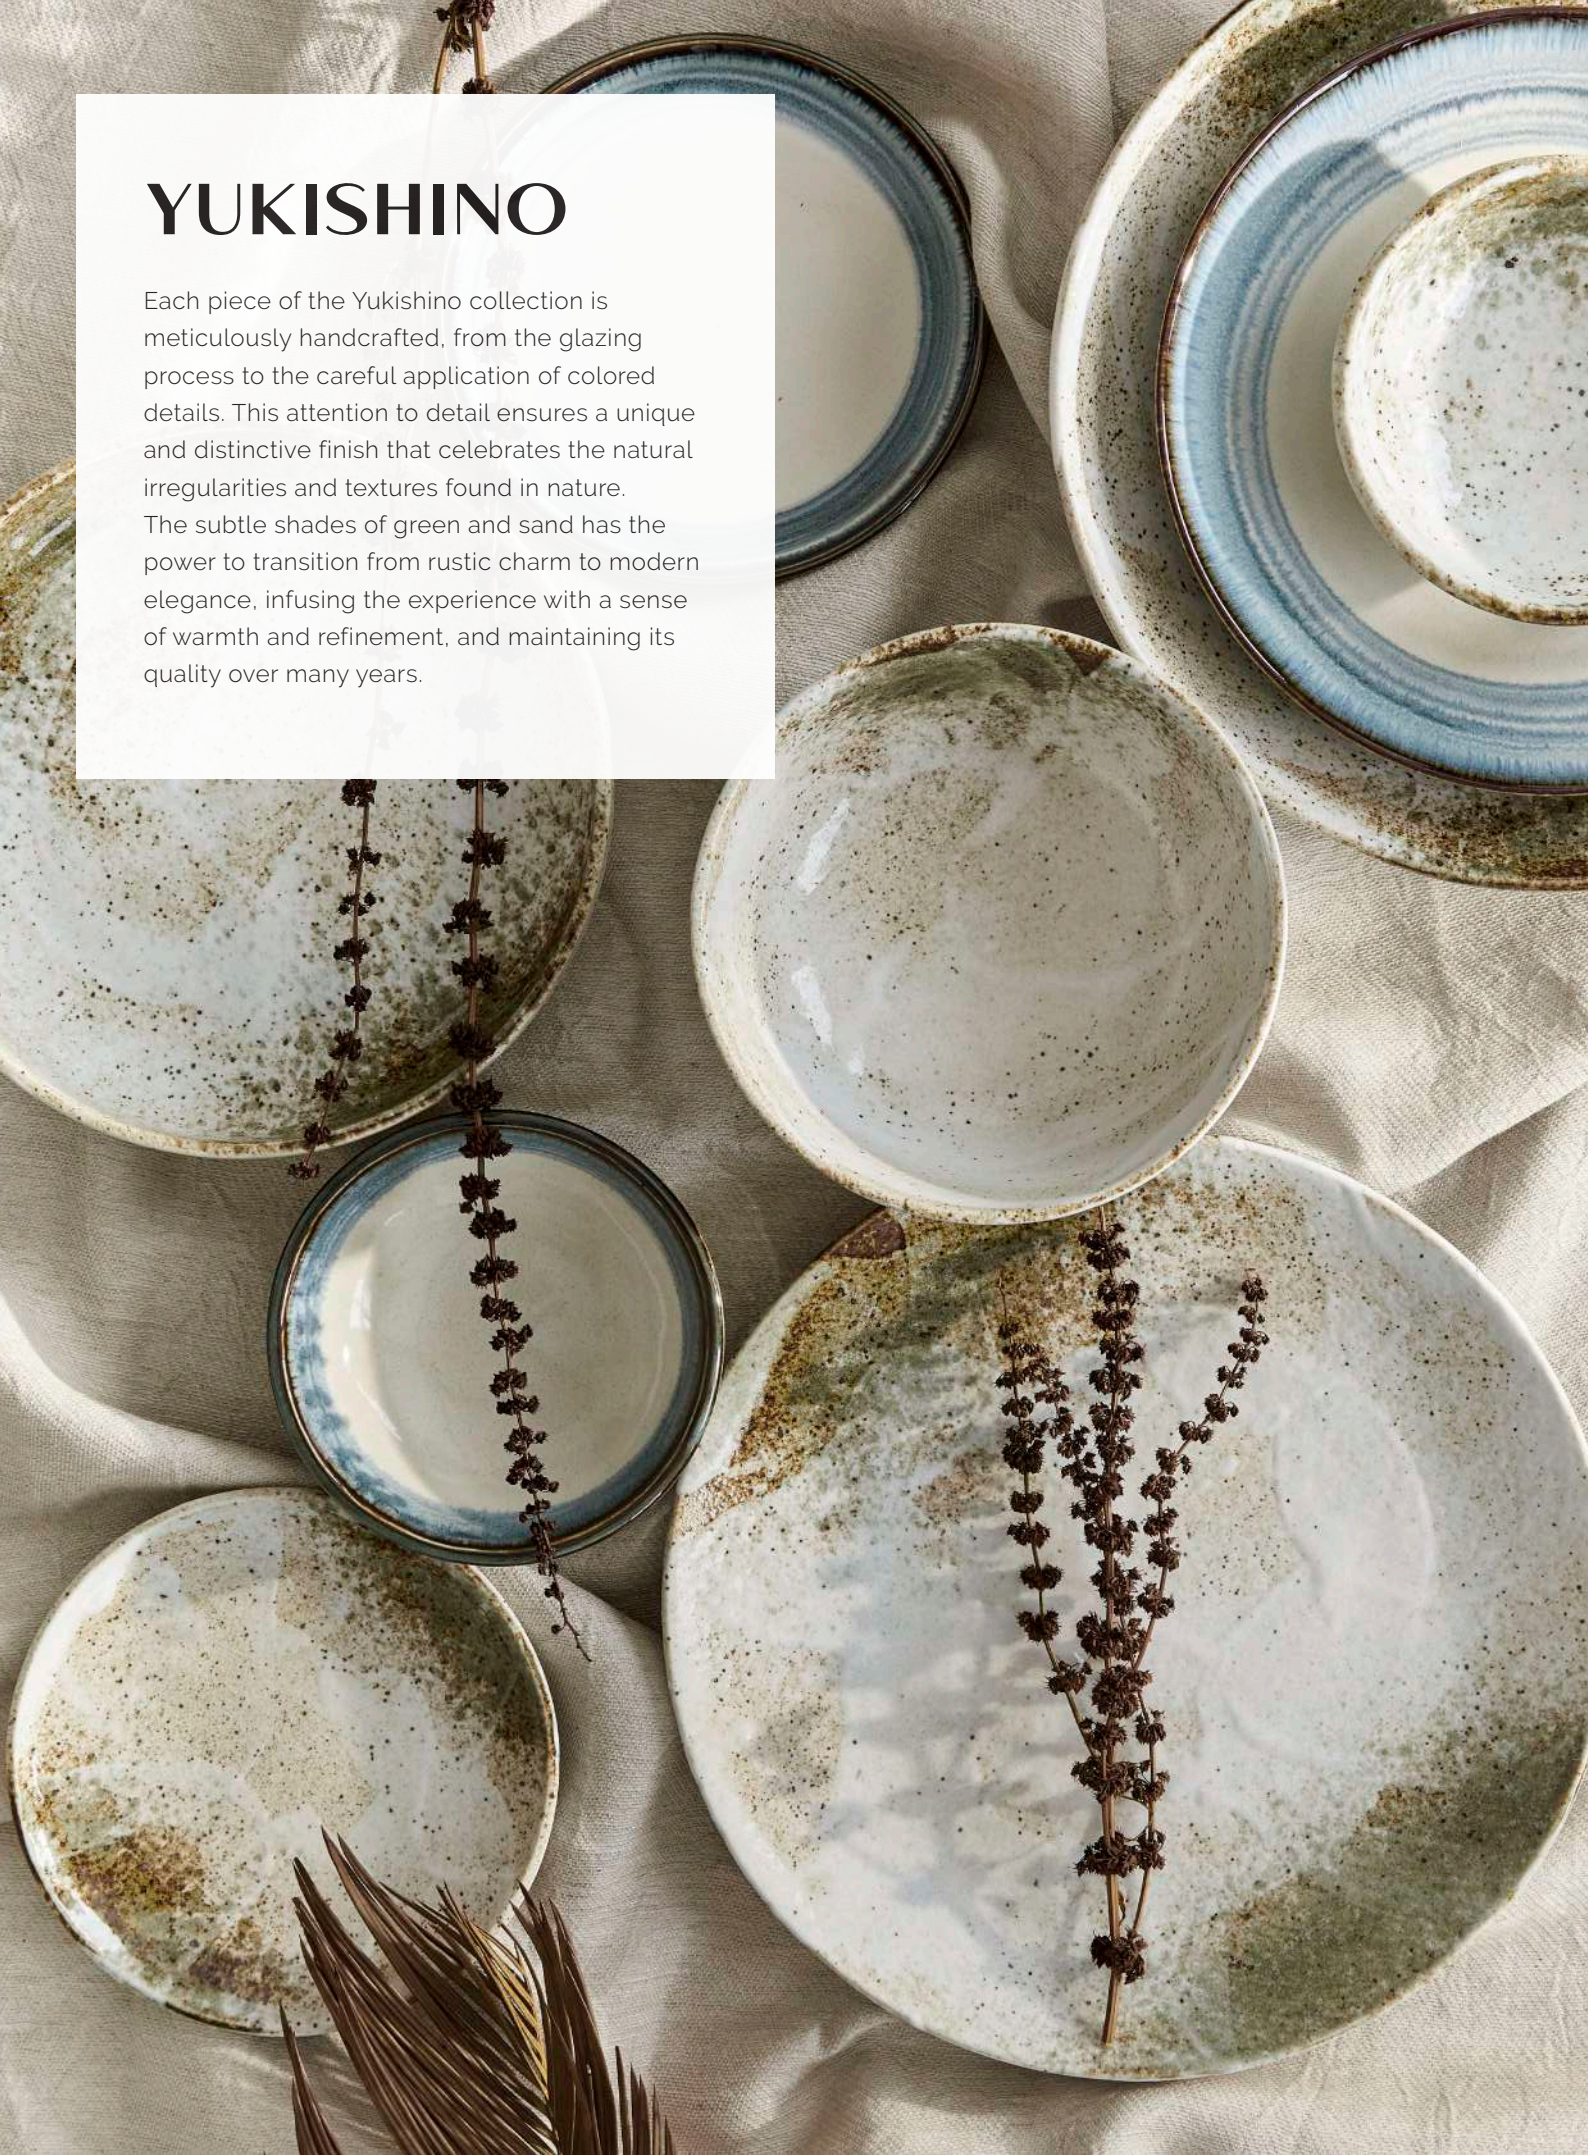

YUKISHINO

Each piece of the Yukishino collection is meticulously handcrafted, from the glazing process to the careful application of colored details. This attention to detail ensures a unique and distinctive finish that celebrates the natural irregularities and textures found in nature. The subtle shades of green and sand has the power to transition from rustic charm to modern elegance, infusing the experience with a sense of warmth and refinement, and maintaining its quality over many years.