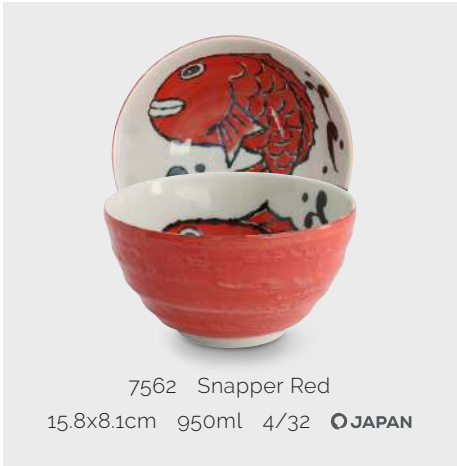

18882 Fugu Purple
11.2x6.2cm 300ml 6/96 **JAPAN**

18880 Lobster Green 11.2x6.2cm 300ml 6/96 **JAPAN**

18881 Sole Blue 11.2x6.2cm 300ml 6/96 **JAPAN**

7560 Snapper Red
11.2x6.2cm 300ml 6/96 **JAPAN**

7561 Snapper Red
13.2x7.3cm 500ml 6/48 **JAPAN**