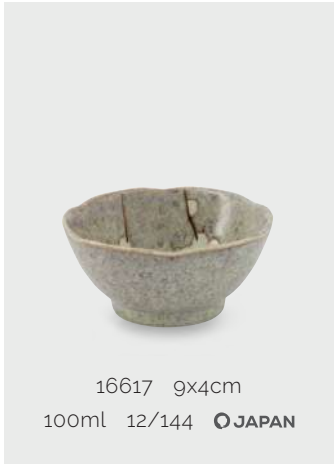

16617 9x4cm
100ml 12/144 **JAPAN**