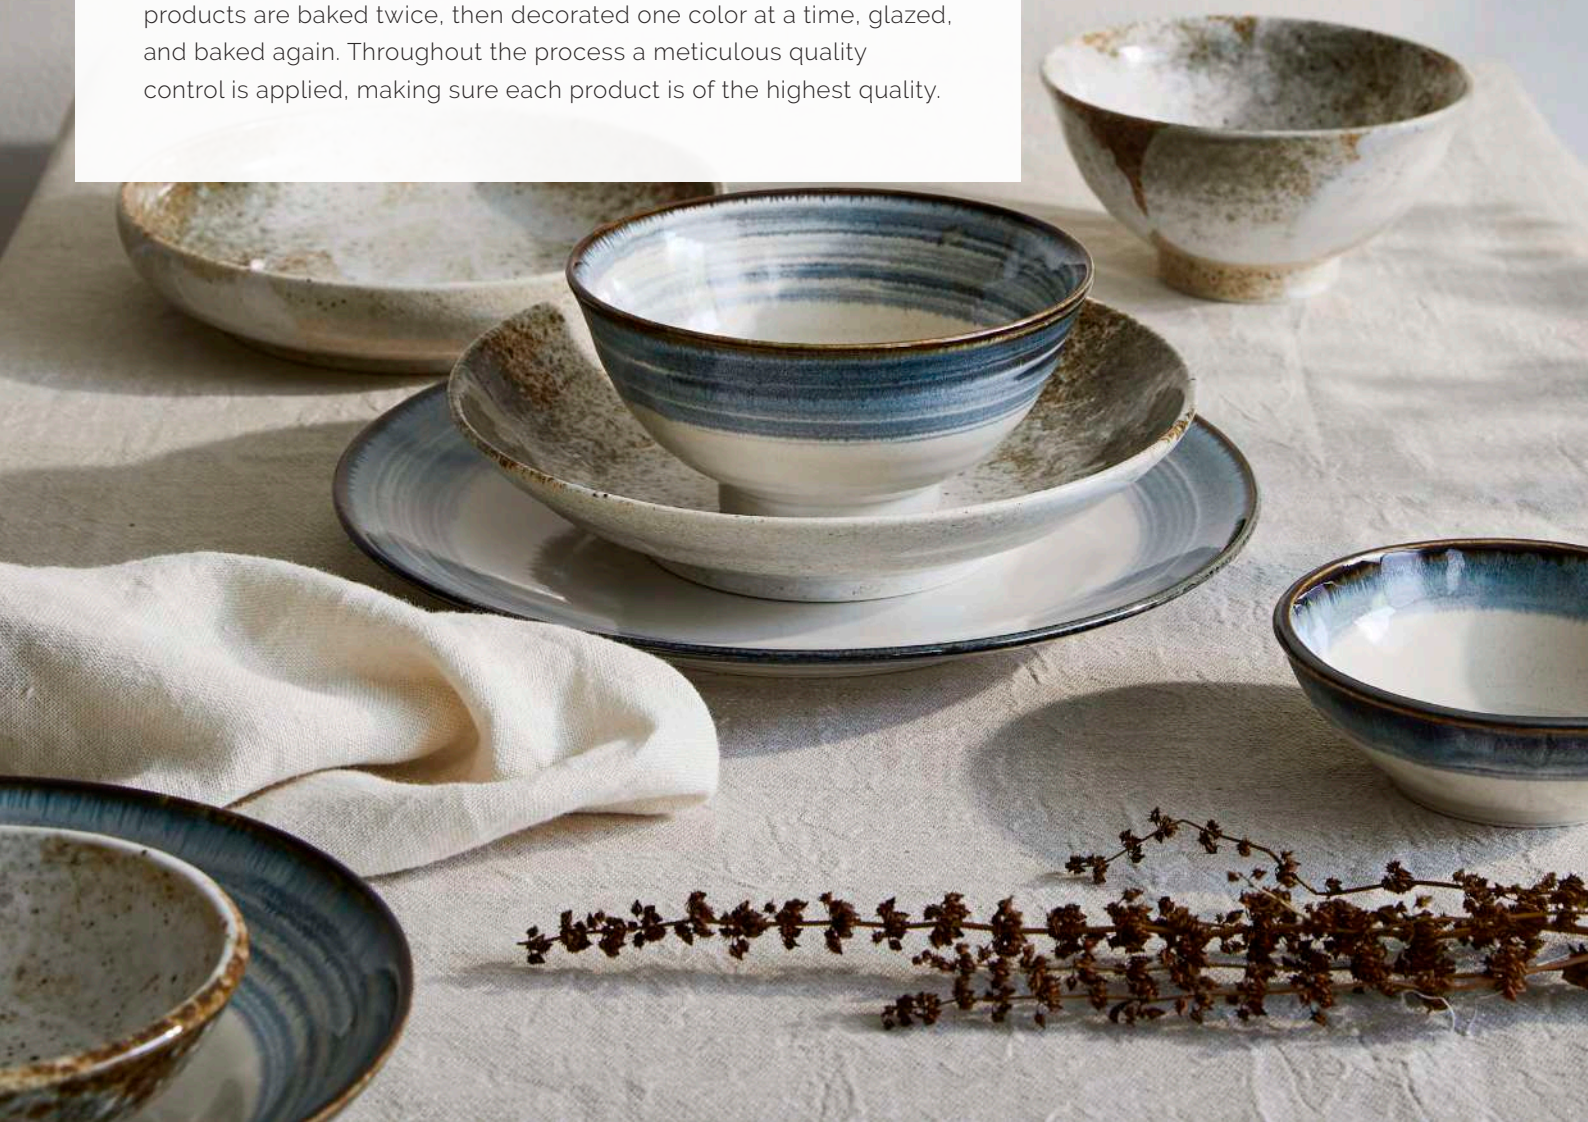

YOUR NR. 1 IN CONTEMPORARY JAPANESE TABLEWARE

We design, craft and distribute top quality oriental tableware for households and businesses worldwide. Our established brand Tokyo Design Studio is inspired by Japanese culture and praised for its refined contemporary designs and high-quality standards.

With design teams located in both The Netherlands and Japan we aim to create a unique and constantly evolving signature. Respecting centuries of porcelain and pottery heritage, we constantly look for unexpected perspectives that help us create the tableware of today and tomorrow.

Our products are authentic by nature. Predominantly made in Japan by artisanal methods perfected over 400 years. Our pad-printed products are baked twice, then decorated one color at a time, glazed, and baked again. Throughout the process a meticulous quality control is applied, making sure each product is of the highest quality.