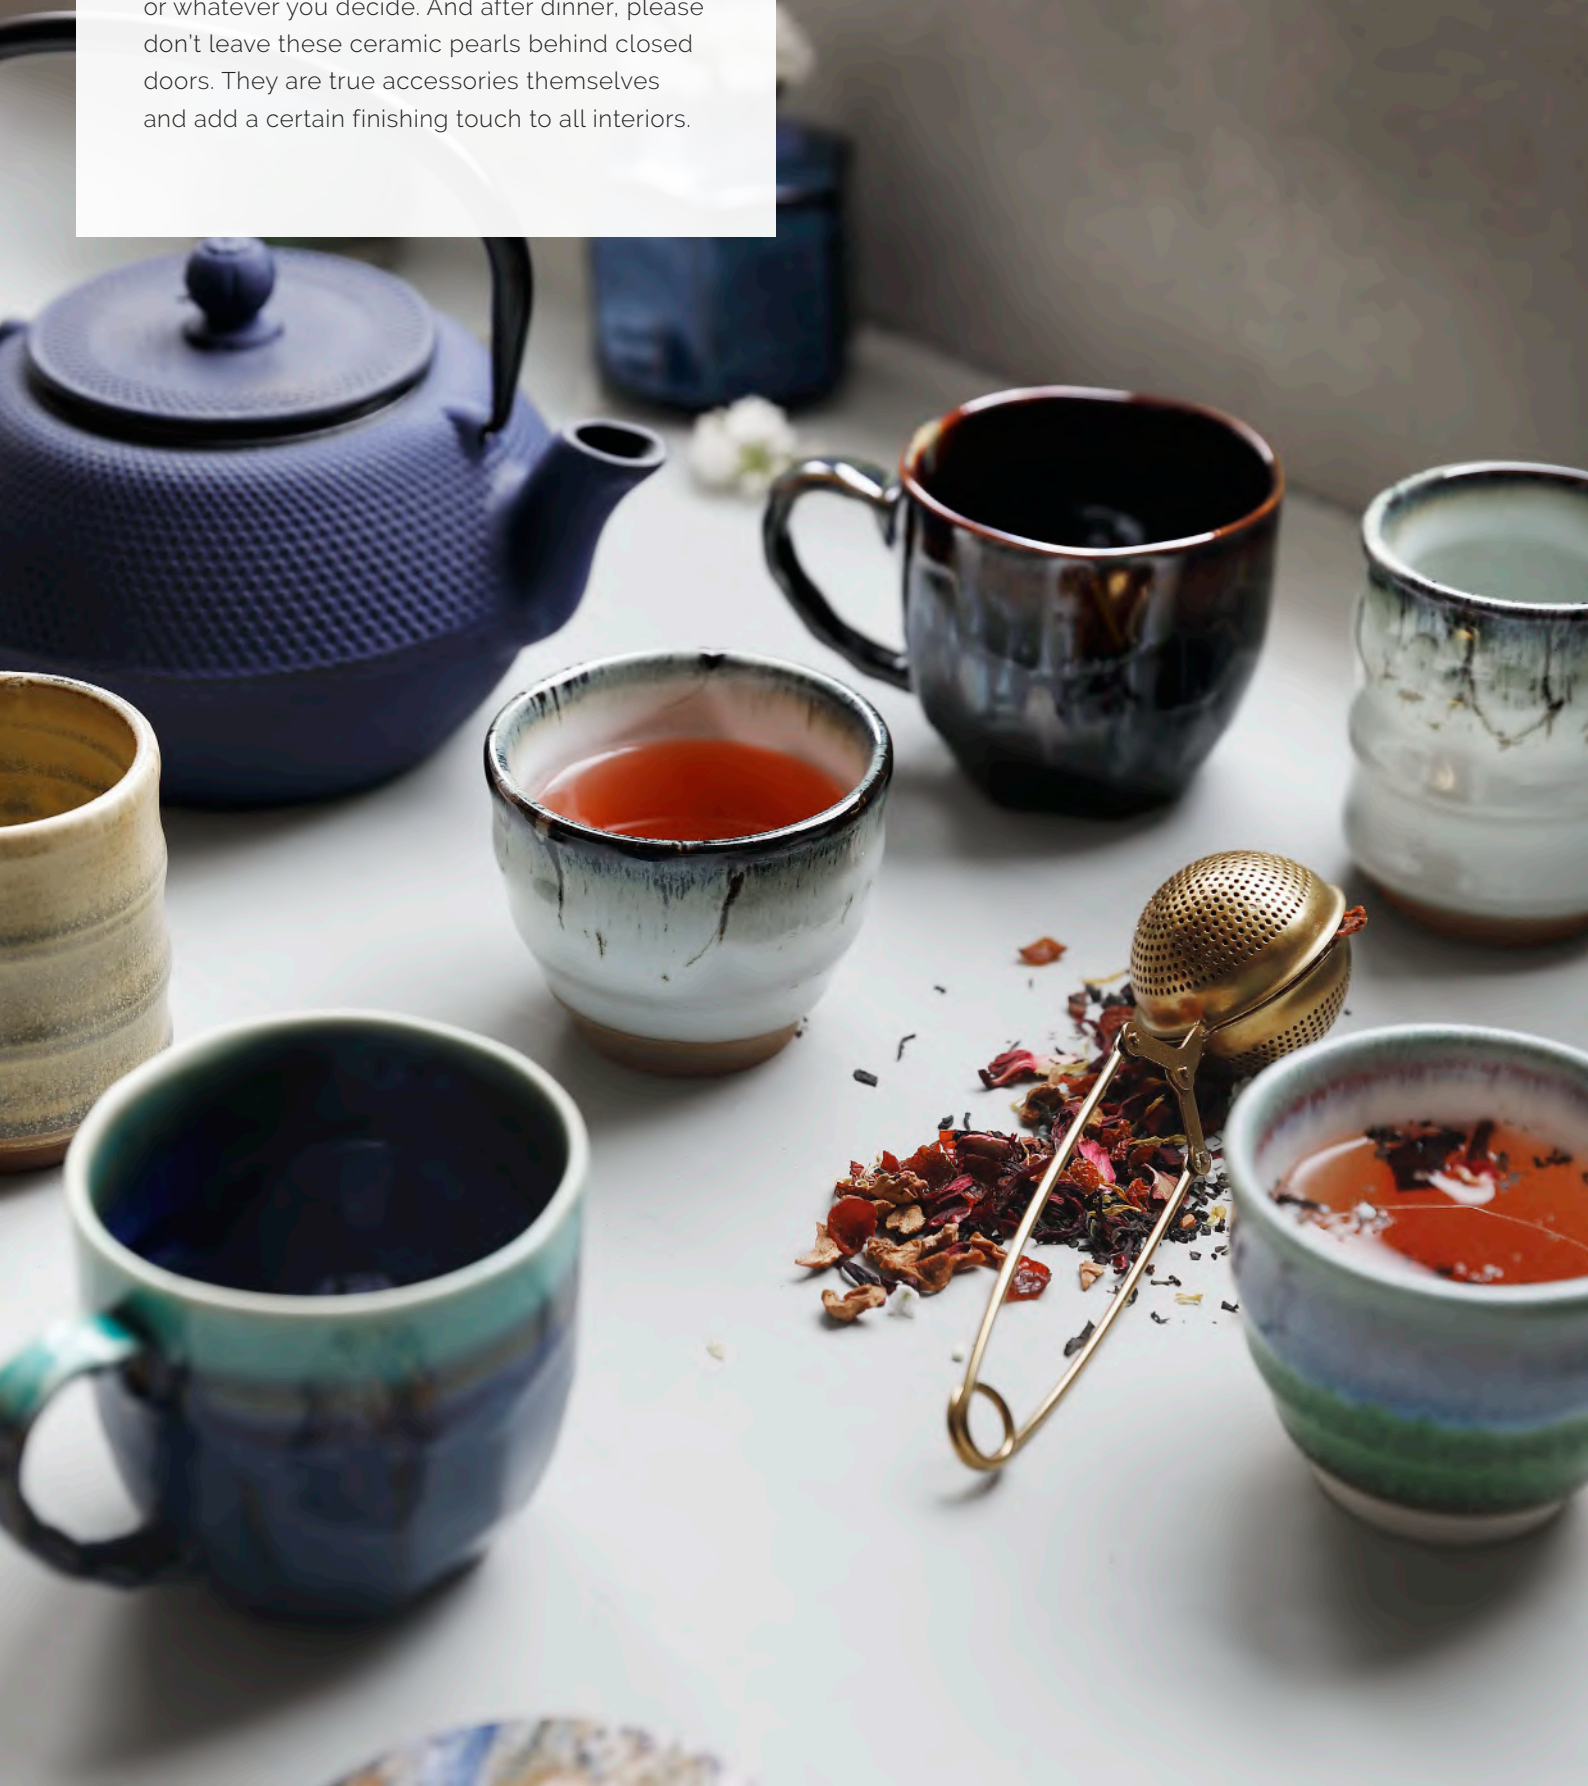

4271 Giftbox Blue 2 pcs 7x5.5cm 120ml 1/36 CN

4268 Giftbox Black 2 pcs 7x5.5cm 120ml 1/36 CN

4270 Giftbox Red 2 pcs 7x5.5cm 120ml 1/36 CN

CUPS & MUGS

Our gracefully designed mugs, are a must-have for drinking out a good traditional Japanese tea or whatever you decide. And after dinner, please don't leave these ceramic pearls behind closed doors. They are true accessories themselves and add a certain finishing touch to all interiors.