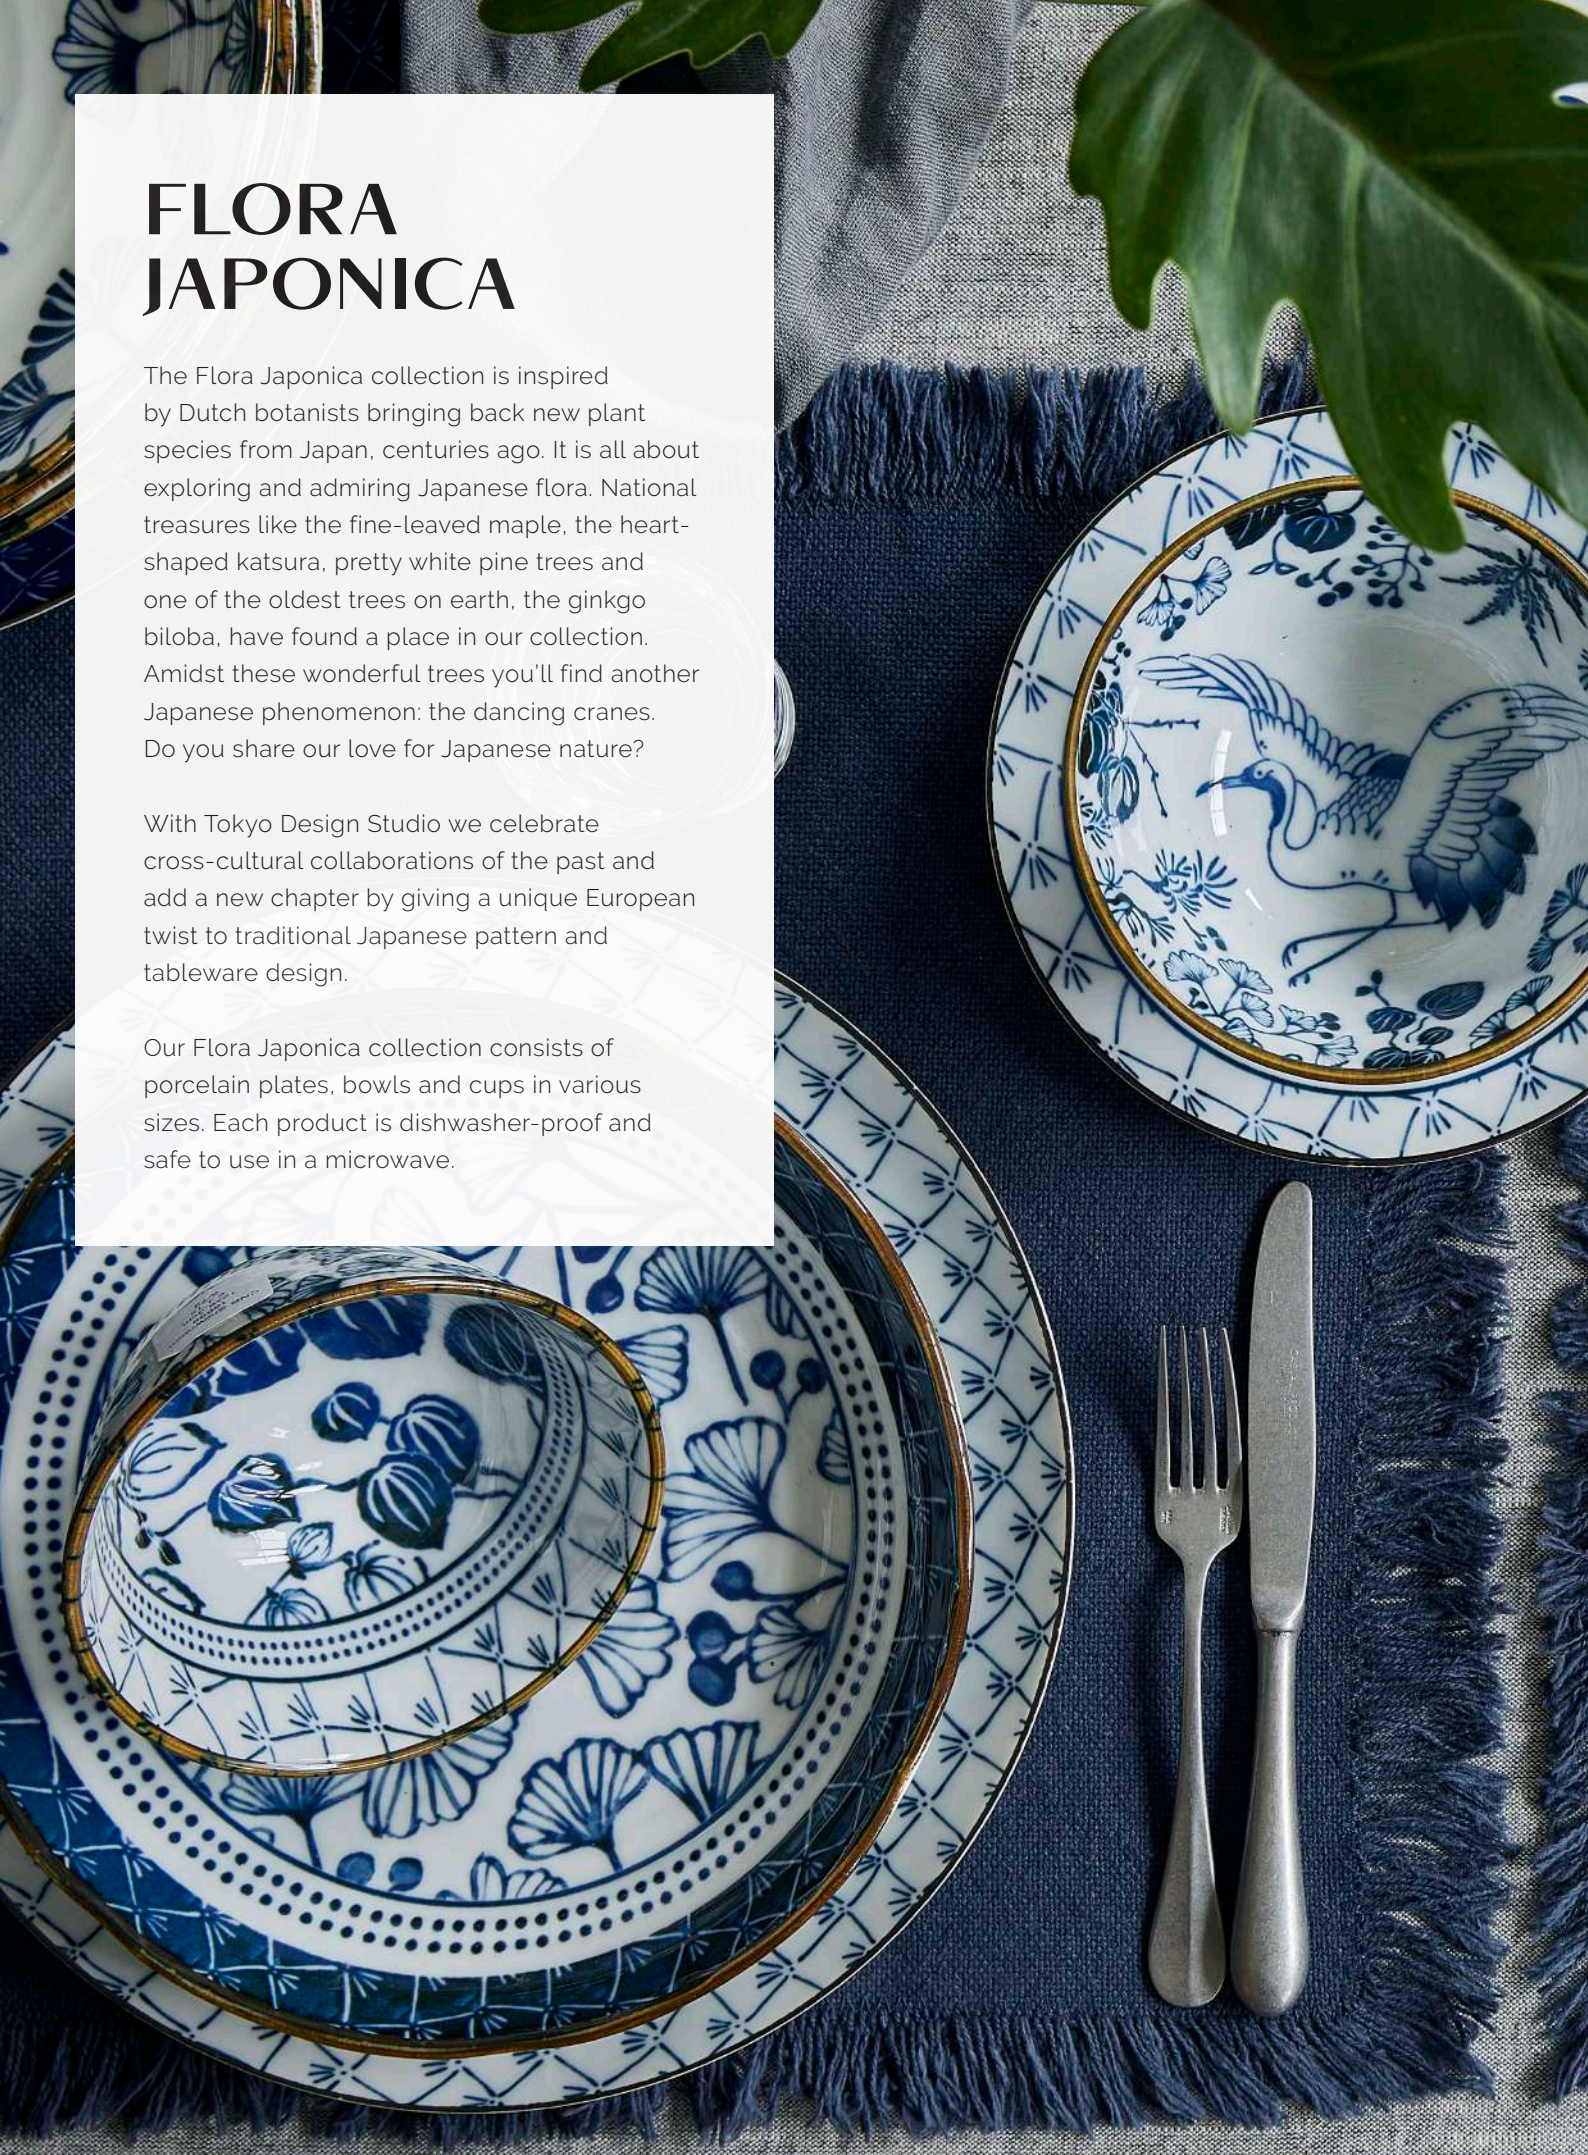

FLORA JAPONICA

The Flora Japonica collection is inspired by Dutch botanists bringing back new plant species from Japan, centuries ago. It is all about exploring and admiring Japanese flora. National treasures like the fine-leaved maple, the heart-shaped katsura, pretty white pine trees and one of the oldest trees on earth, the ginkgo biloba, have found a place in our collection. Amidst these wonderful trees you'll find another Japanese phenomenon: the dancing cranes. Do you share our love for Japanese nature?

With Tokyo Design Studio we celebrate cross-cultural collaborations of the past and add a new chapter by giving a unique European twist to traditional Japanese pattern and tableware design.

Our Flora Japonica collection consists of porcelain plates, bowls and cups in various sizes. Each product is dishwasher-proof and safe to use in a microwave.