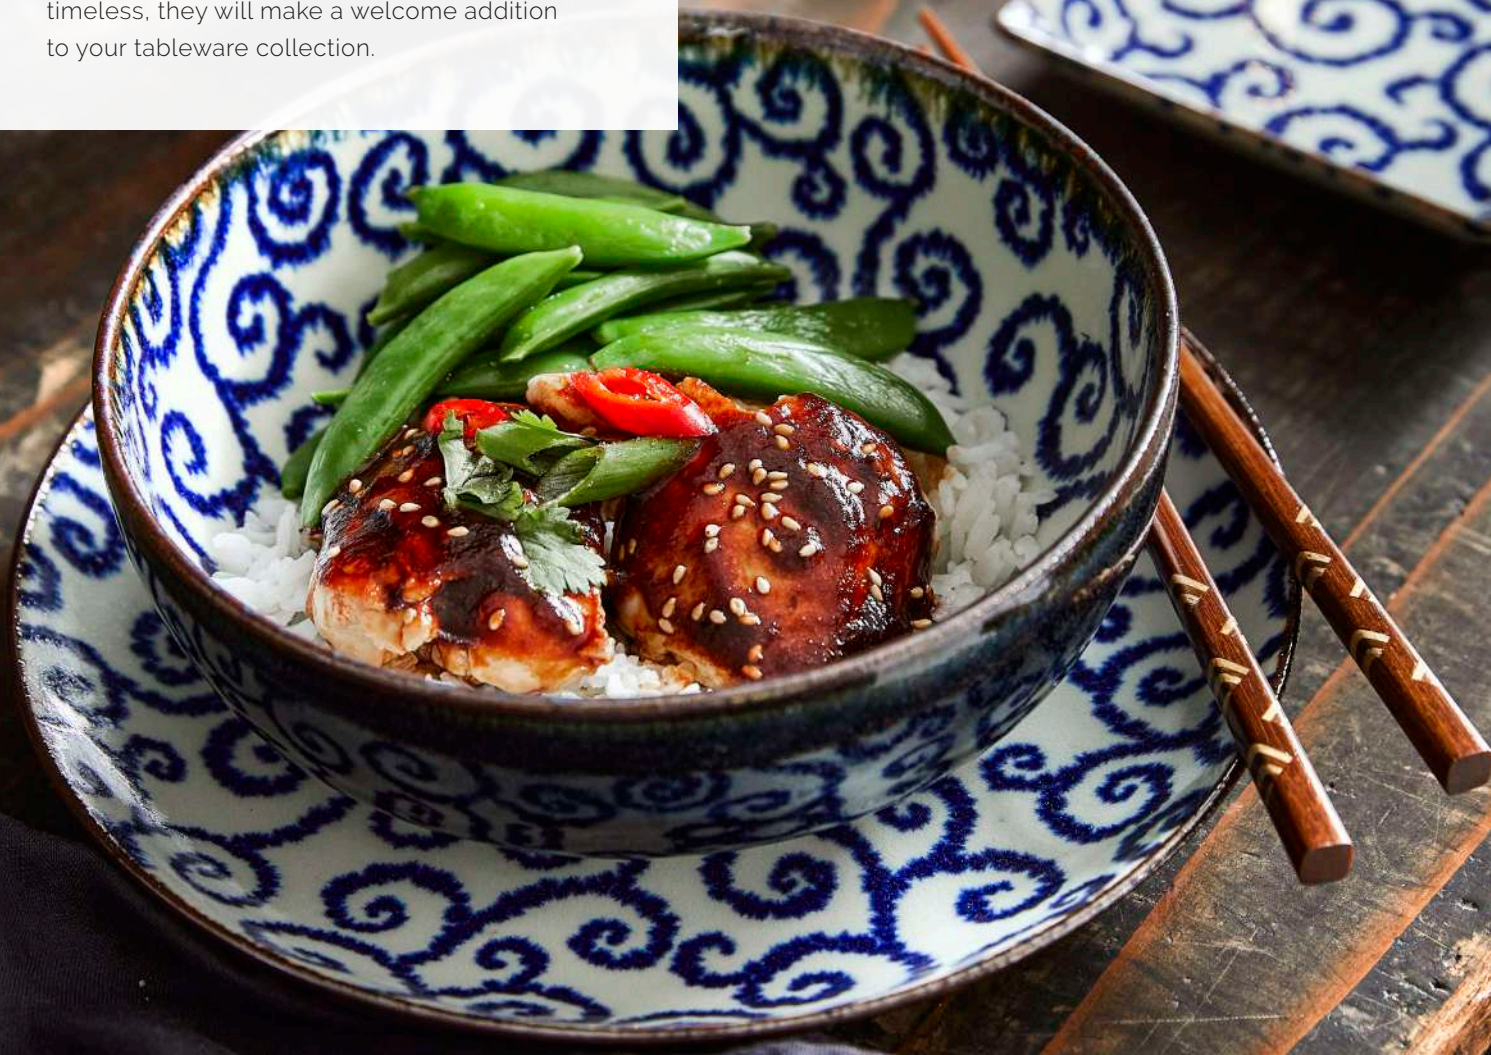

TEN KARAKUSA

The traditionally shaped porcelain bowls and plates have some relief, which, together with a matte finish, gives them a rich and luxurious look and feel. They lend an elegant note to any dining room – on their own or layered with other pieces from the Burashi collections.

The Dahlia and Karakusa line is ideal for those who want to mix and match but also strive for visual harmony. While the Dahlia pattern is inspired by Dahlia flowers, the Karakusa bowls are derived from Japanese artistic interpretation of an octopus, resulting in special color effects in lovely bright indigo blue. Graceful and timeless, they will make a welcome addition to your tableware collection.