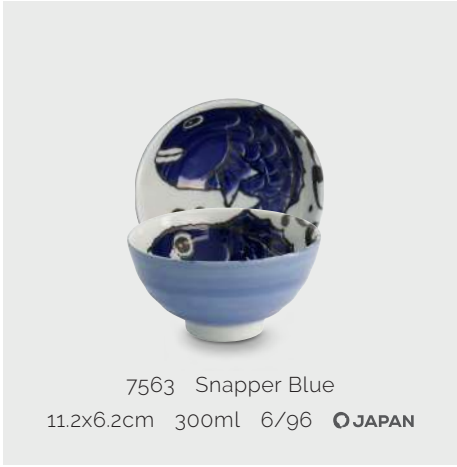

7563 Snapper Blue
11.2x6.2cm 300ml 6/96 **JAPAN**