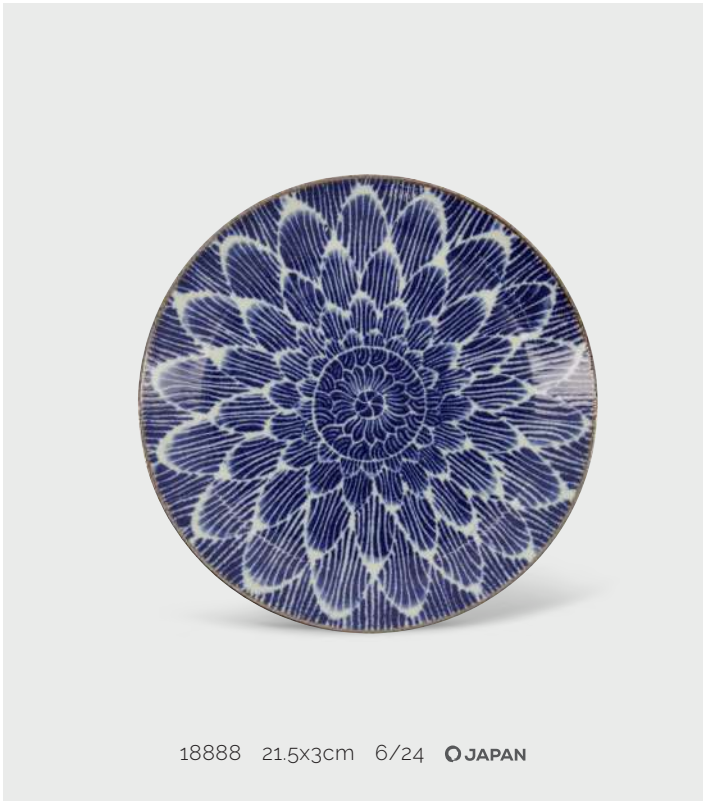

18888 21.5x3cm 6/24 **JAPAN**