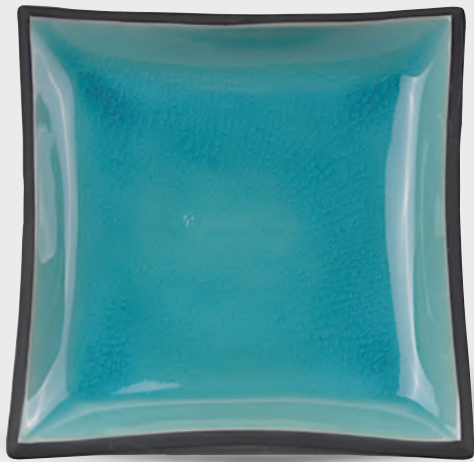

GLASSY

An eye-catching collection in stunning deep crackle glaze, with a high gloss finish that accents the colors. The crafting process makes each piece unique, with small color fluctuations and variations in the crackleware. The unglazed outsides and borders add a rustic, hand thrown appearance. Great for everyday use or for special occasions.