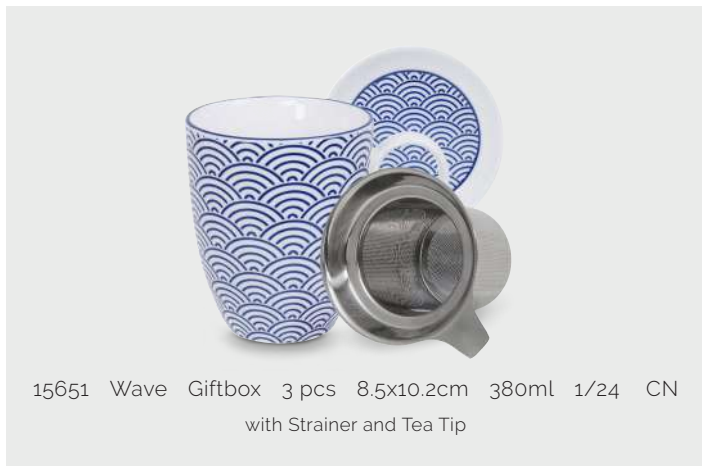

15634 Dot
Giftbox 800ml 1/12 CN
with stainless steel strainer

15635 Wave
Giftbox 800ml 1/12 CN
with stainless steel strainer

17990 Giftbox 5 pcs 800ml + 180ml 1/6 CN
with stainless steel strainer

8767 Wave
13.8x4.8cm 12/144 CN