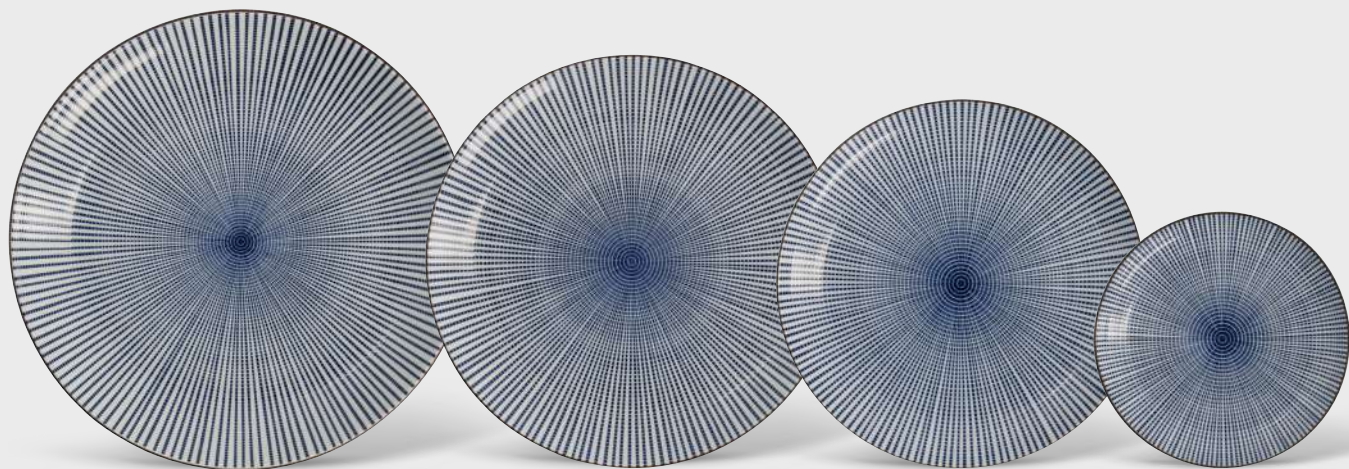

18913 18.8x7.8cm 1000ml 4/32 **JAPAN**

18914 21x8.7cm 1400ml 4/24 **JAPAN**

18909 21.5x8cm 1850ml 2/12 **JAPAN**

18907 15x5.8cm 650ml 6/48 **JAPAN**

SEIGAIHA

In a rich indigo on crisp white, the Seigaiha collection features beautifully detailed waves in a striking pattern. They are the traditional lucky motif in Japanese symbolism, representative of the boundless ocean, the flow of energy and good fortune. Like the other 'fine patterns', Burashi and Fleur the Ligne, Seigaiha pieces are made from high quality Japanese porcelain with an elegant matte finish.

14158 25x3cm 4/24

14209 21.5x3cm 6/24

14156 15.8x2.5cm 12/96

14148 24.5x7.5cm 1400ml 4/24 ○ JAPAN

14160 9.5x7x2.5cm 12/144 ○ JAPAN

14159 23x11.5x2.5cm 6/48 ○ JAPAN

SENDAN TOKUSA

Based on the traditional Japanese tokusa (stripes) theme, our designers created this timeless collection with a striking radial pattern in fine blue lines. The sturdy porcelain is robust, but not heavy, and a joy to use every day. The dramatic yet soothing style makes the Sendan Tokusa collection an instant favorite.