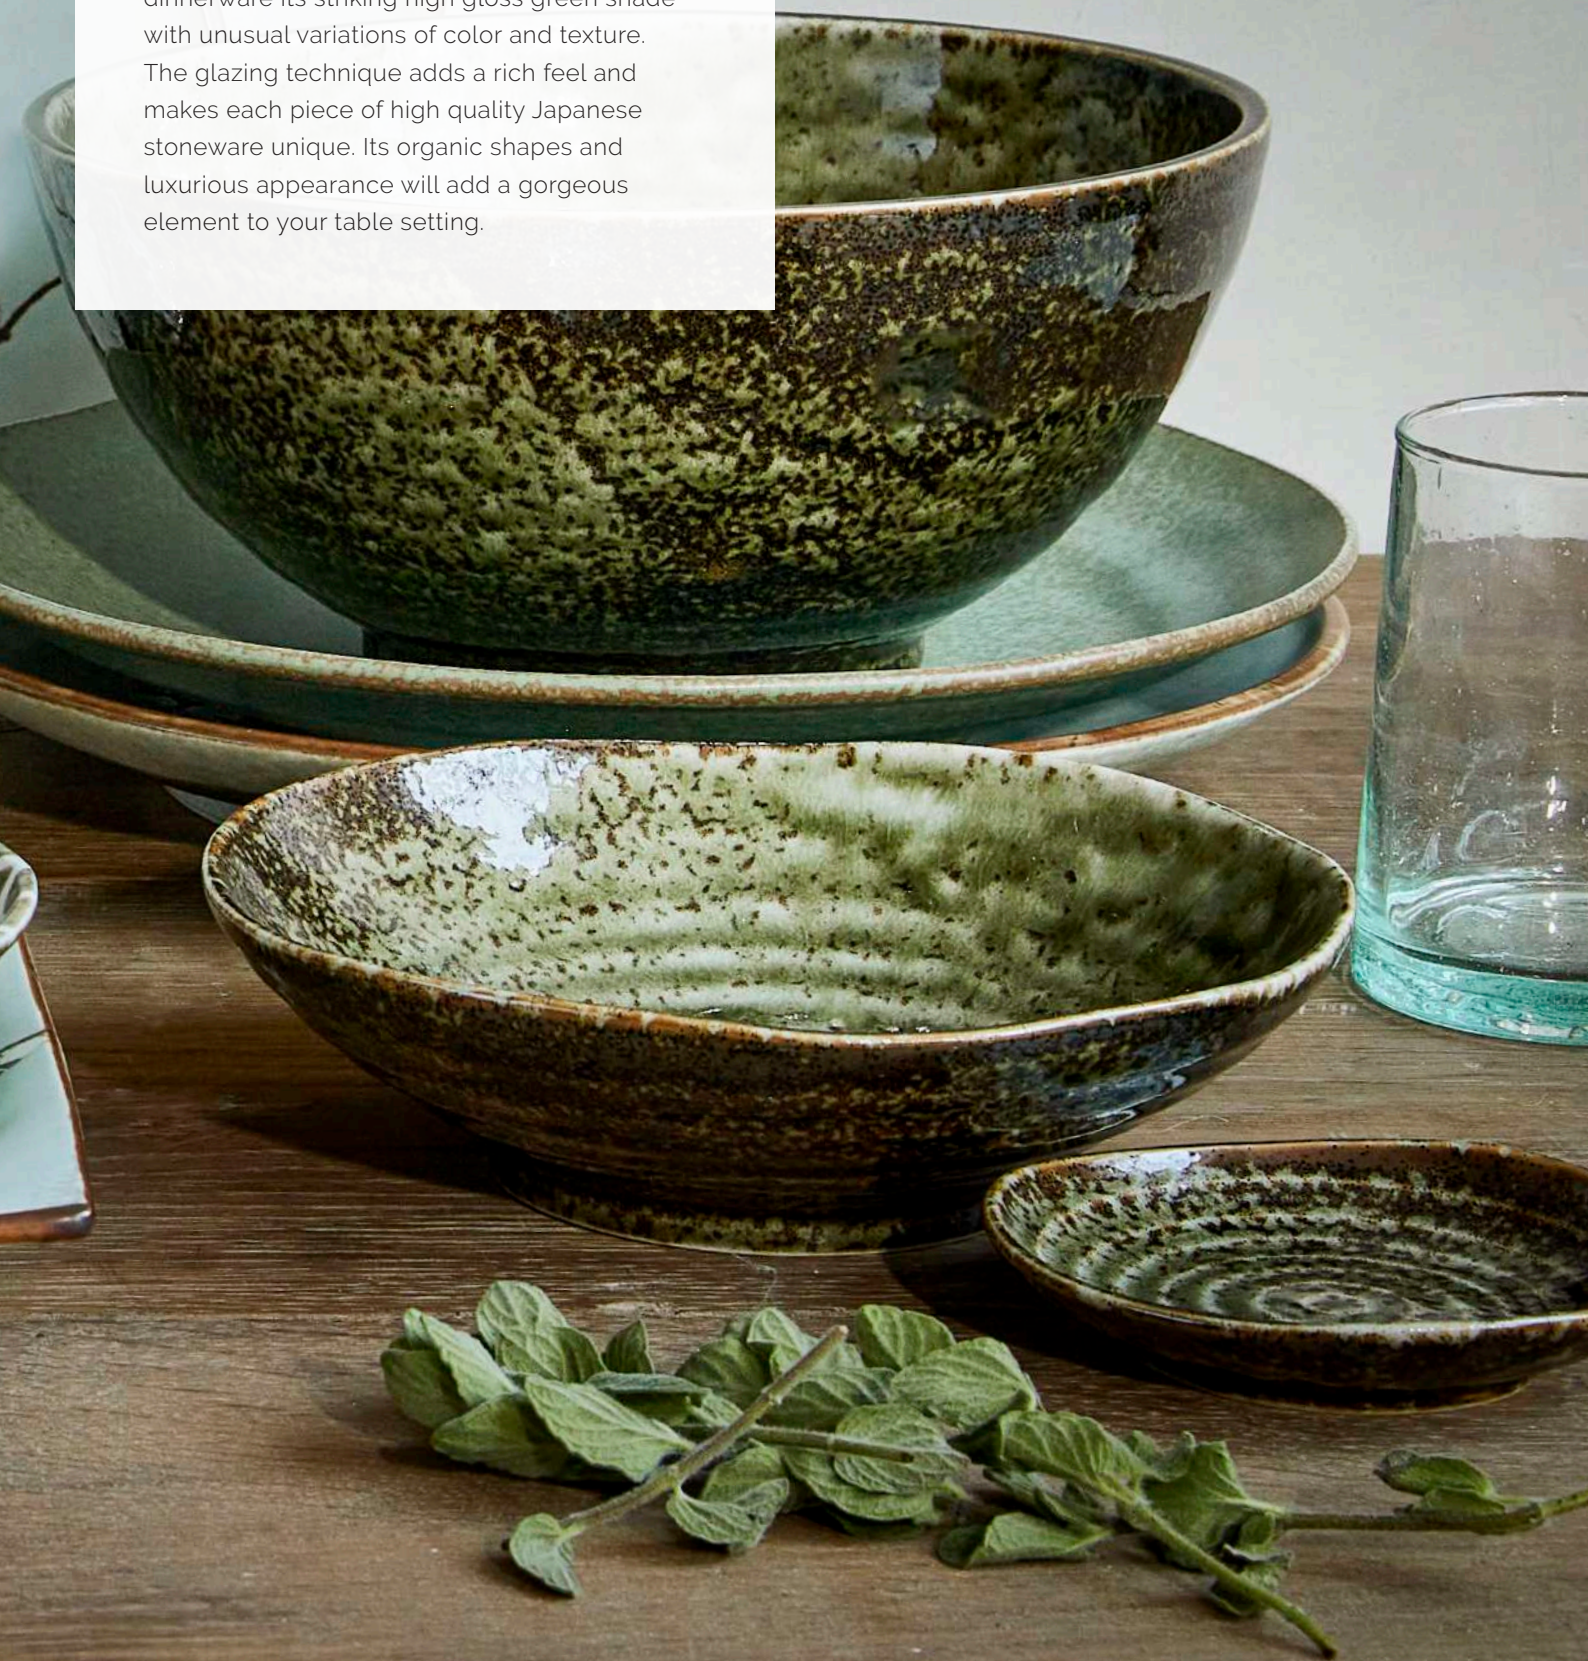

SHINRYOKU GREEN

A reactive glaze gives this beautiful Japanese dinnerware its striking high gloss green shade with unusual variations of color and texture. The glazing technique adds a rich feel and makes each piece of high quality Japanese stoneware unique. Its organic shapes and luxurious appearance will add a gorgeous element to your table setting.