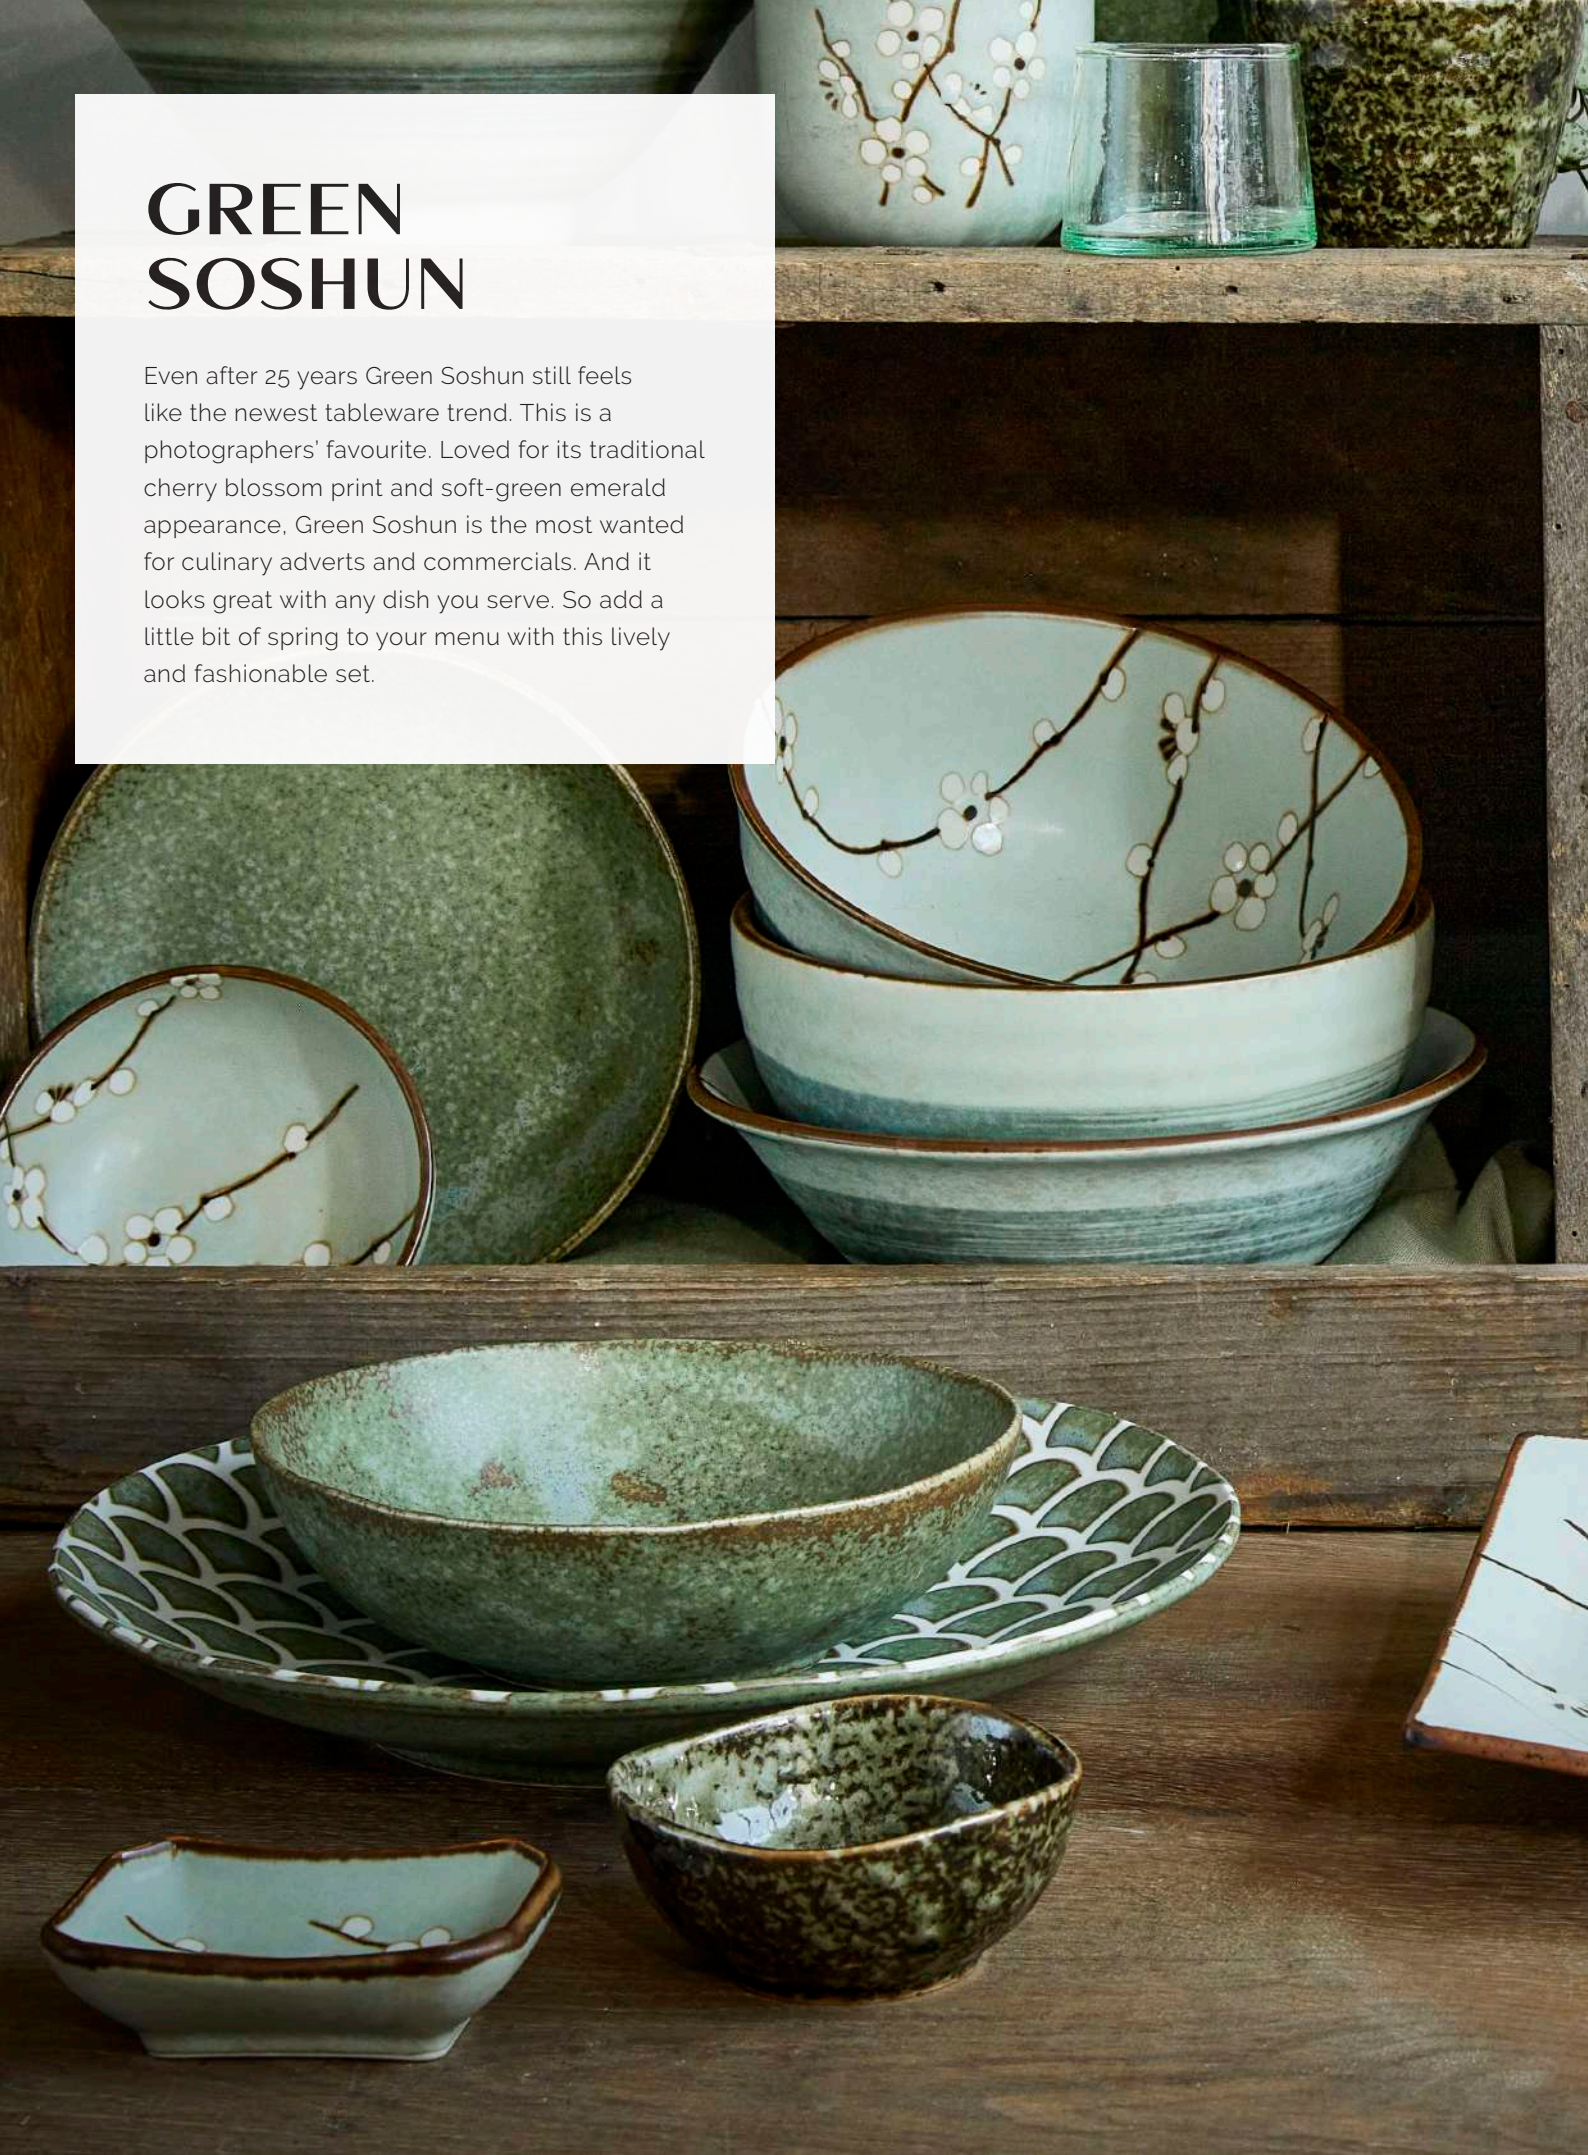

GREEN SOSHUN

Even after 25 years Green Soshun still feels like the newest tableware trend. This is a photographers' favourite. Loved for its traditional cherry blossom print and soft-green emerald appearance, Green Soshun is the most wanted for culinary adverts and commercials. And it looks great with any dish you serve. So add a little bit of spring to your menu with this lively and fashionable set.