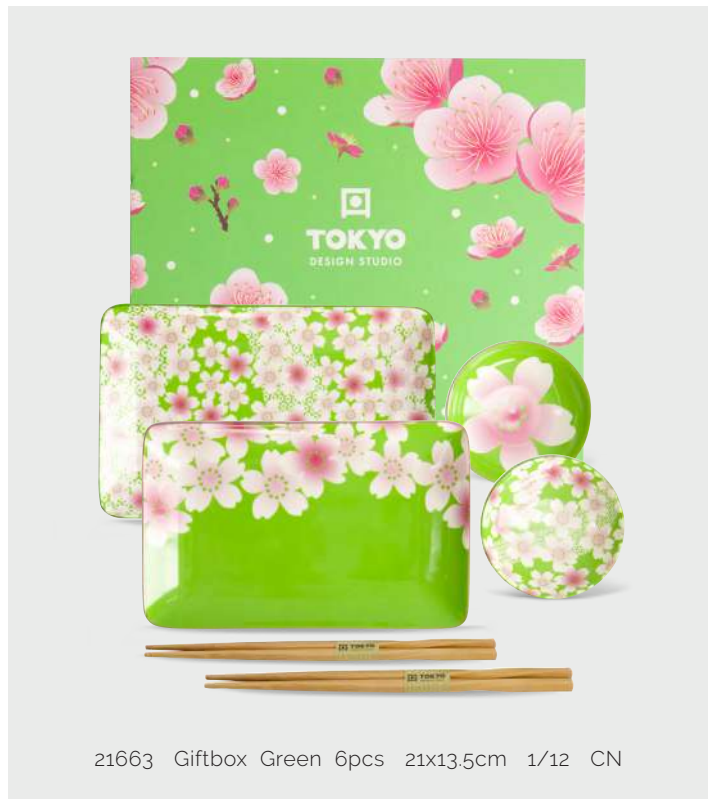

21663 Giftbox Green 6pcs 21x13.5cm 1/12 CN