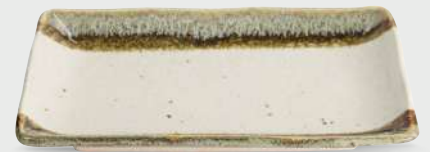

21050 21x13.5x2.8cm 6/48 **JAPAN**

21049 21x13.5x2.8cm 6/48 **JAPAN**

21069 19.5x9.5x2.5cm 6/72 **JAPAN**

21060 28.5x12.5x2.5cm 4/32 **JAPAN**

SKY BLUE & WHITE

Like a seashell found on the beach. The fine texture and pearly lustre of the Sky Blue & Sky White collection gives your table a summery look. Perfect for serving your crispy catch-of-the-day. The striped pattern draws the focus to the centre of the plate. Combined with white linen and exotic patterns you will imagine yourself in a Mediterranean restaurant.