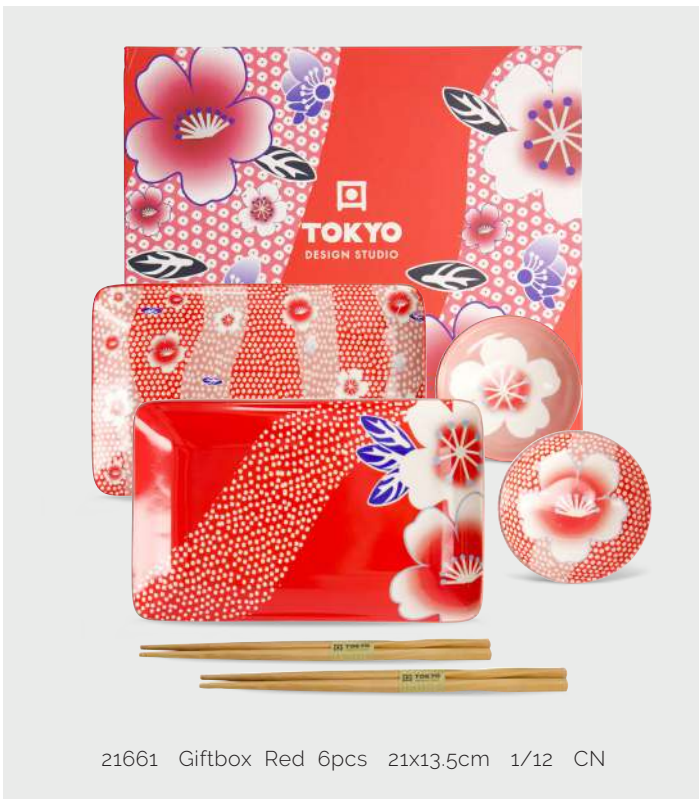

21661 Giftbox Red 6pcs 21x13.5cm 1/12 CN