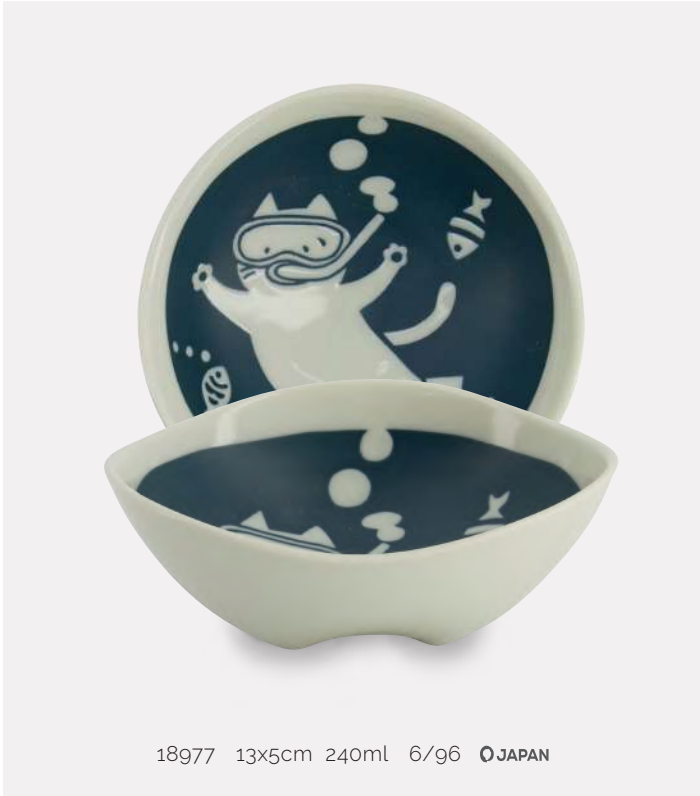

21776 Giftbox
8.5x10.2cm 380ml 1/36 CN

21684 Spoon
13.8x4.8cm 12/144 CN

21680 Spoon
13.8x4.8cm 12/144 CN

NEKO MARUKE

In Japanese, "neko" means "cat," and "maru" means "circle" or "round". These adorable round plates come with all different kind of cats. Making them a very playfull addition to your table.

KOSHOKU MARCHE

Koshoku Marche is a captivating collection of small porcelain plates and bowls that are formed with a variety of different styles and finishes, ranging from matte to shiny glaze. They are beautifully decorated with hand-painted, printed, or sprayed details. Discover your favorite style, color, and shape, and use these tableware items to serve side dishes, rice, or desserts. Each piece tells a story of the traditional porcelain working methods.