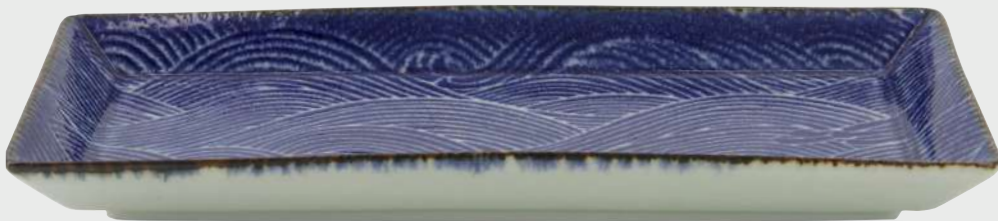

14158 25x3cm 4/24

14209 21.5x3cm 6/24

14156 15.8x2.5cm 12/96

14148 24.5x7.5cm 1400ml 4/24 ○ JAPAN

14160 9.5x7x2.5cm 12/144 ○ JAPAN

14159 23x11.5x2.5cm 6/48 ○ JAPAN

SENDAN TOKUSA

Based on the traditional Japanese tokusa (stripes) theme, our designers created this timeless collection with a striking radial pattern in fine blue lines. The sturdy porcelain is robust, but not heavy, and a joy to use every day. The dramatic yet soothing style makes the Sendan Tokusa collection an instant favorite.