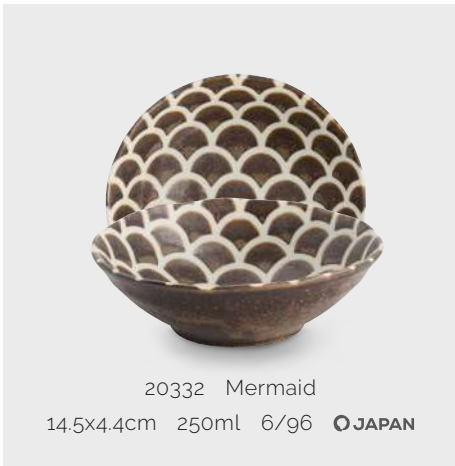

21085
16.7x2.5cm 6/72
JAPAN

21464
22.7x3.1cm 6/36
JAPAN

21081
28.5x3cm 3/18
JAPAN

21472 17.5x6.2cm 800ml 4/24 JAPAN

21466 13x4.5cm 250ml 6/72 JAPAN

21467 16x7.5cm 600ml 6/48 JAPAN

21473 19.7x7cm 1200ml 3/24 JAPAN

21471 17x9cm 900ml 4/32 JAPAN

21470 21.5x9cm 1300ml 4/24 JAPAN

21475 22x4cm 3/24 JAPAN

21468 22.5x5cm 4/32 JAPAN

21469 29x6cm 2/16 JAPAN

21474 24x7.5cm 1400ml 2/16 JAPAN

IGA MATTE

"Iga Matte" is known for its distinctive surface texture and natural, rustic appearance. It is a type of matte glaze that is often characterized by earthy tones and a rough, slightly coarse texture. The glaze typically has a subtle crackled effect, which adds to its rustic charm. The colors of Iga Matte can vary, including shades of brown, green, or gray.

20331 Mermaid 25x7.4cm 1400ml 3/24 **JAPAN**

20328 20x4.2cm 4/48 **JAPAN**

20321 19x13x2.4cm 6/72 **JAPAN**

20332 Mermaid
14.5x4.4cm 250ml 6/96 **JAPAN**

20318 16.5x5cm 400ml 6/72 **JAPAN**

16868 25.4x7.8cm 1600ml 3/24 **JAPAN**