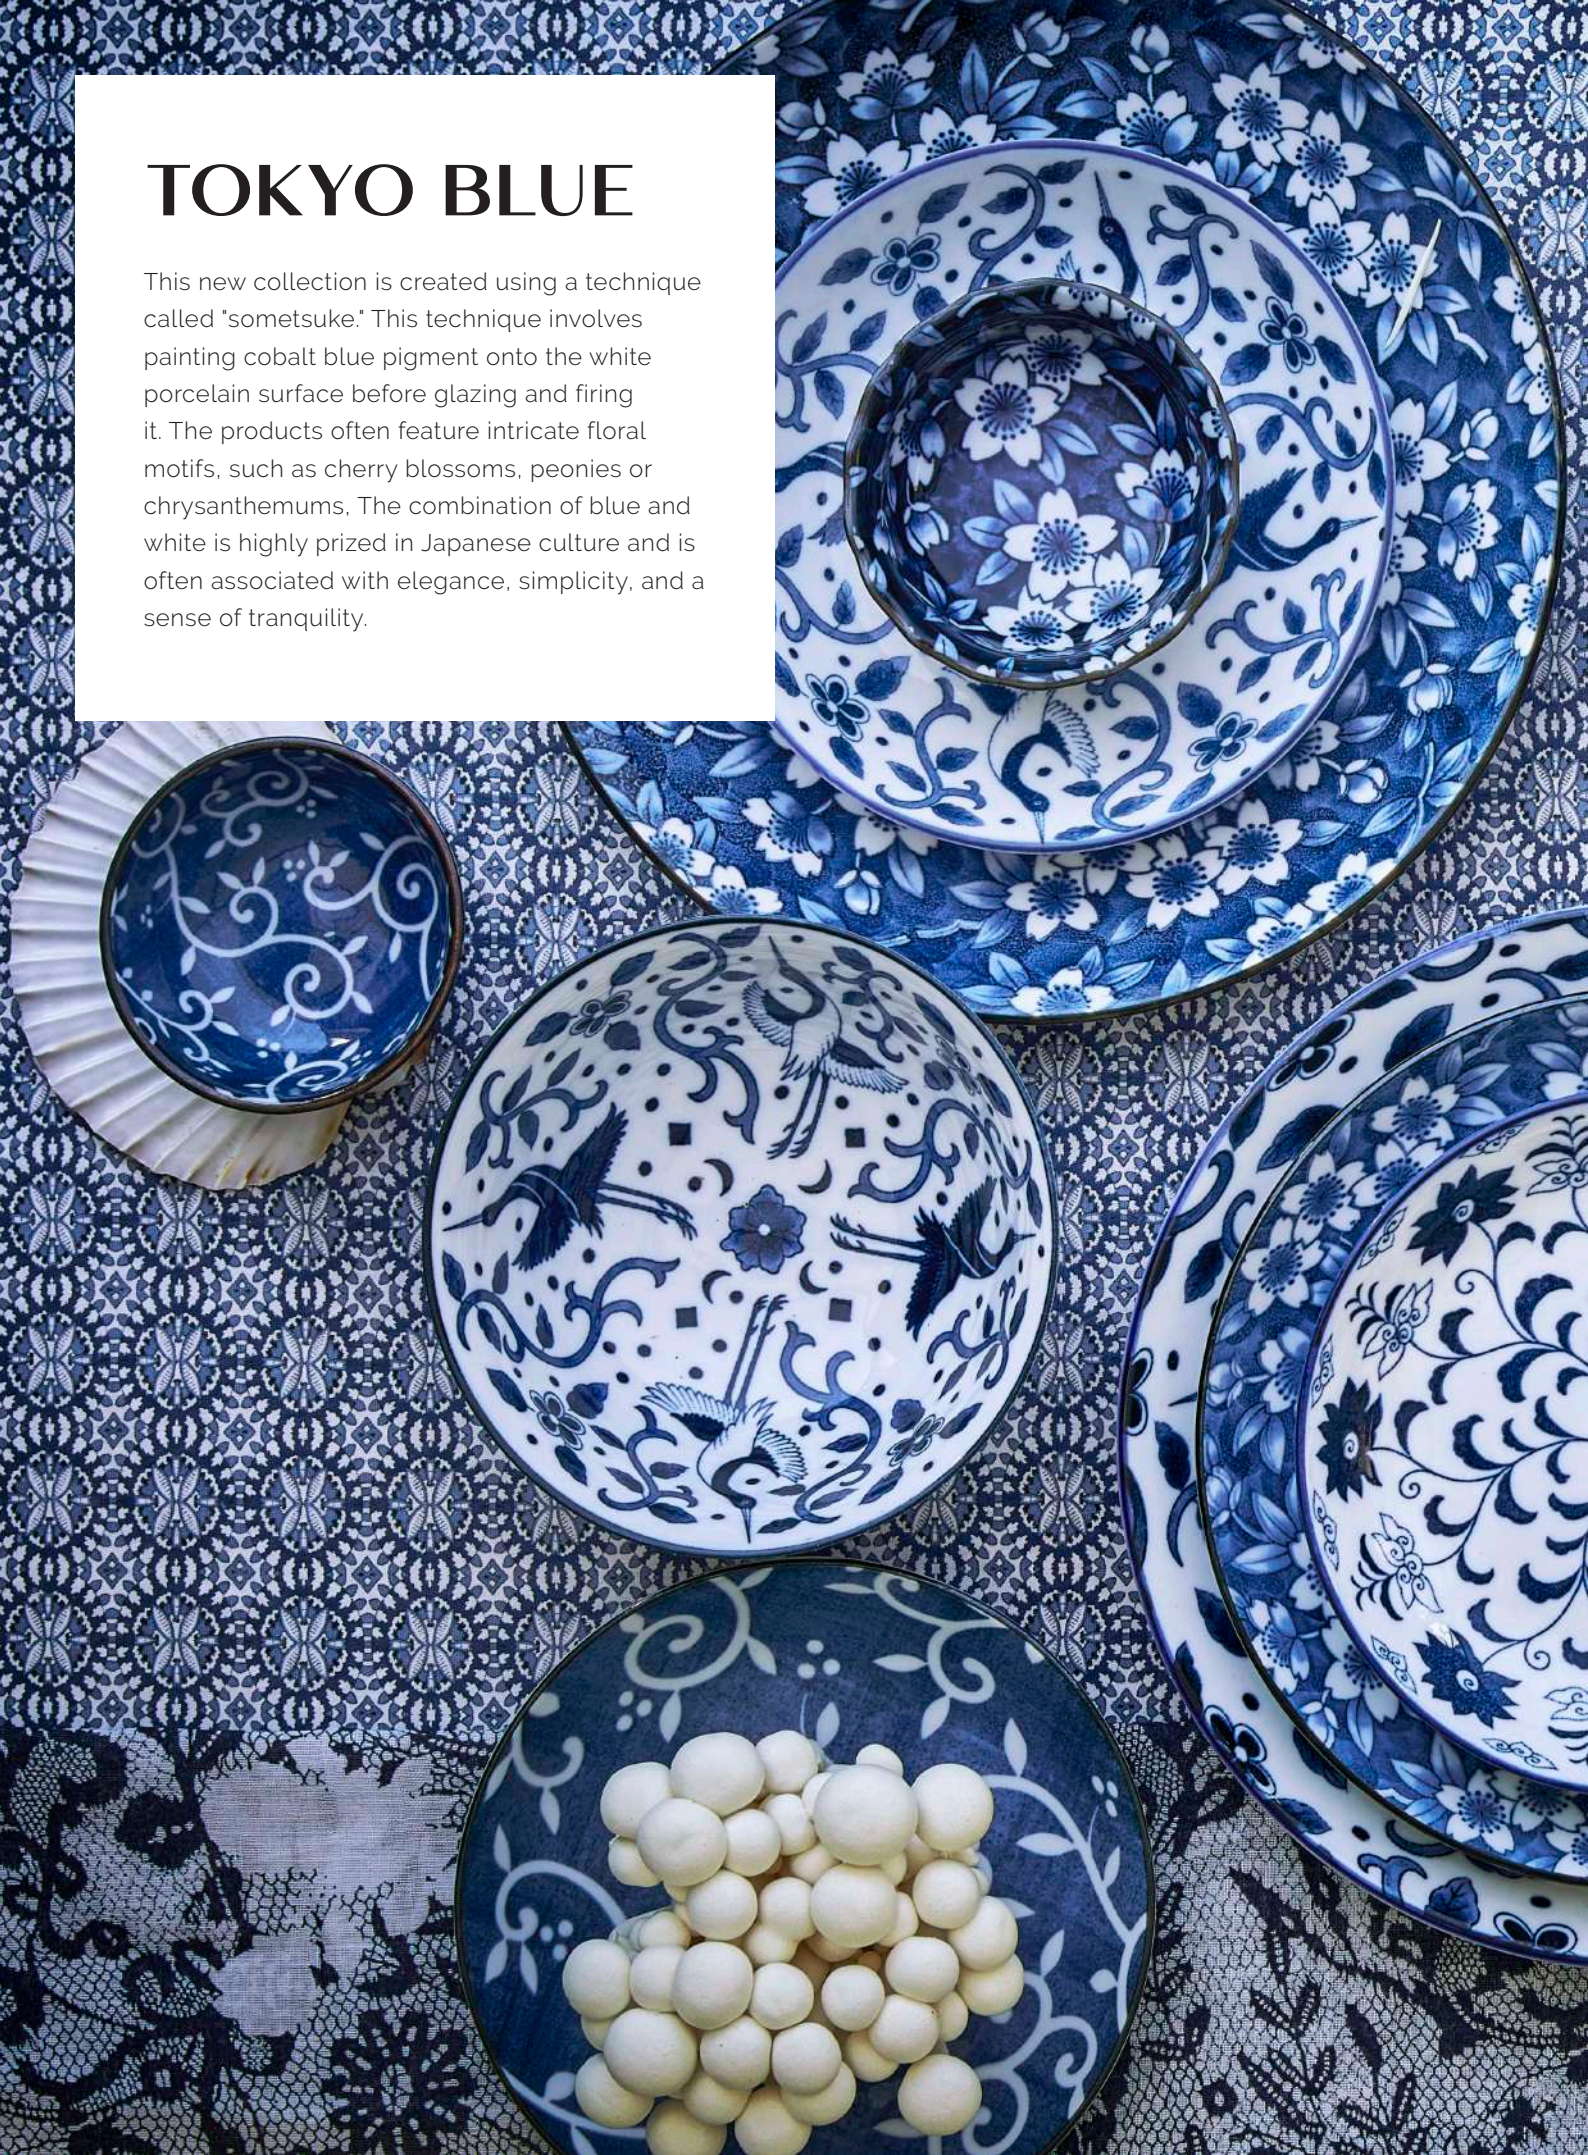

TOKYO BLUE

This new collection is created using a technique called "sometsume." This technique involves painting cobalt blue pigment onto the white porcelain surface before glazing and firing it. The products often feature intricate floral motifs, such as cherry blossoms, peonies or chrysanthemums. The combination of blue and white is highly prized in Japanese culture and is often associated with elegance, simplicity, and a sense of tranquility.