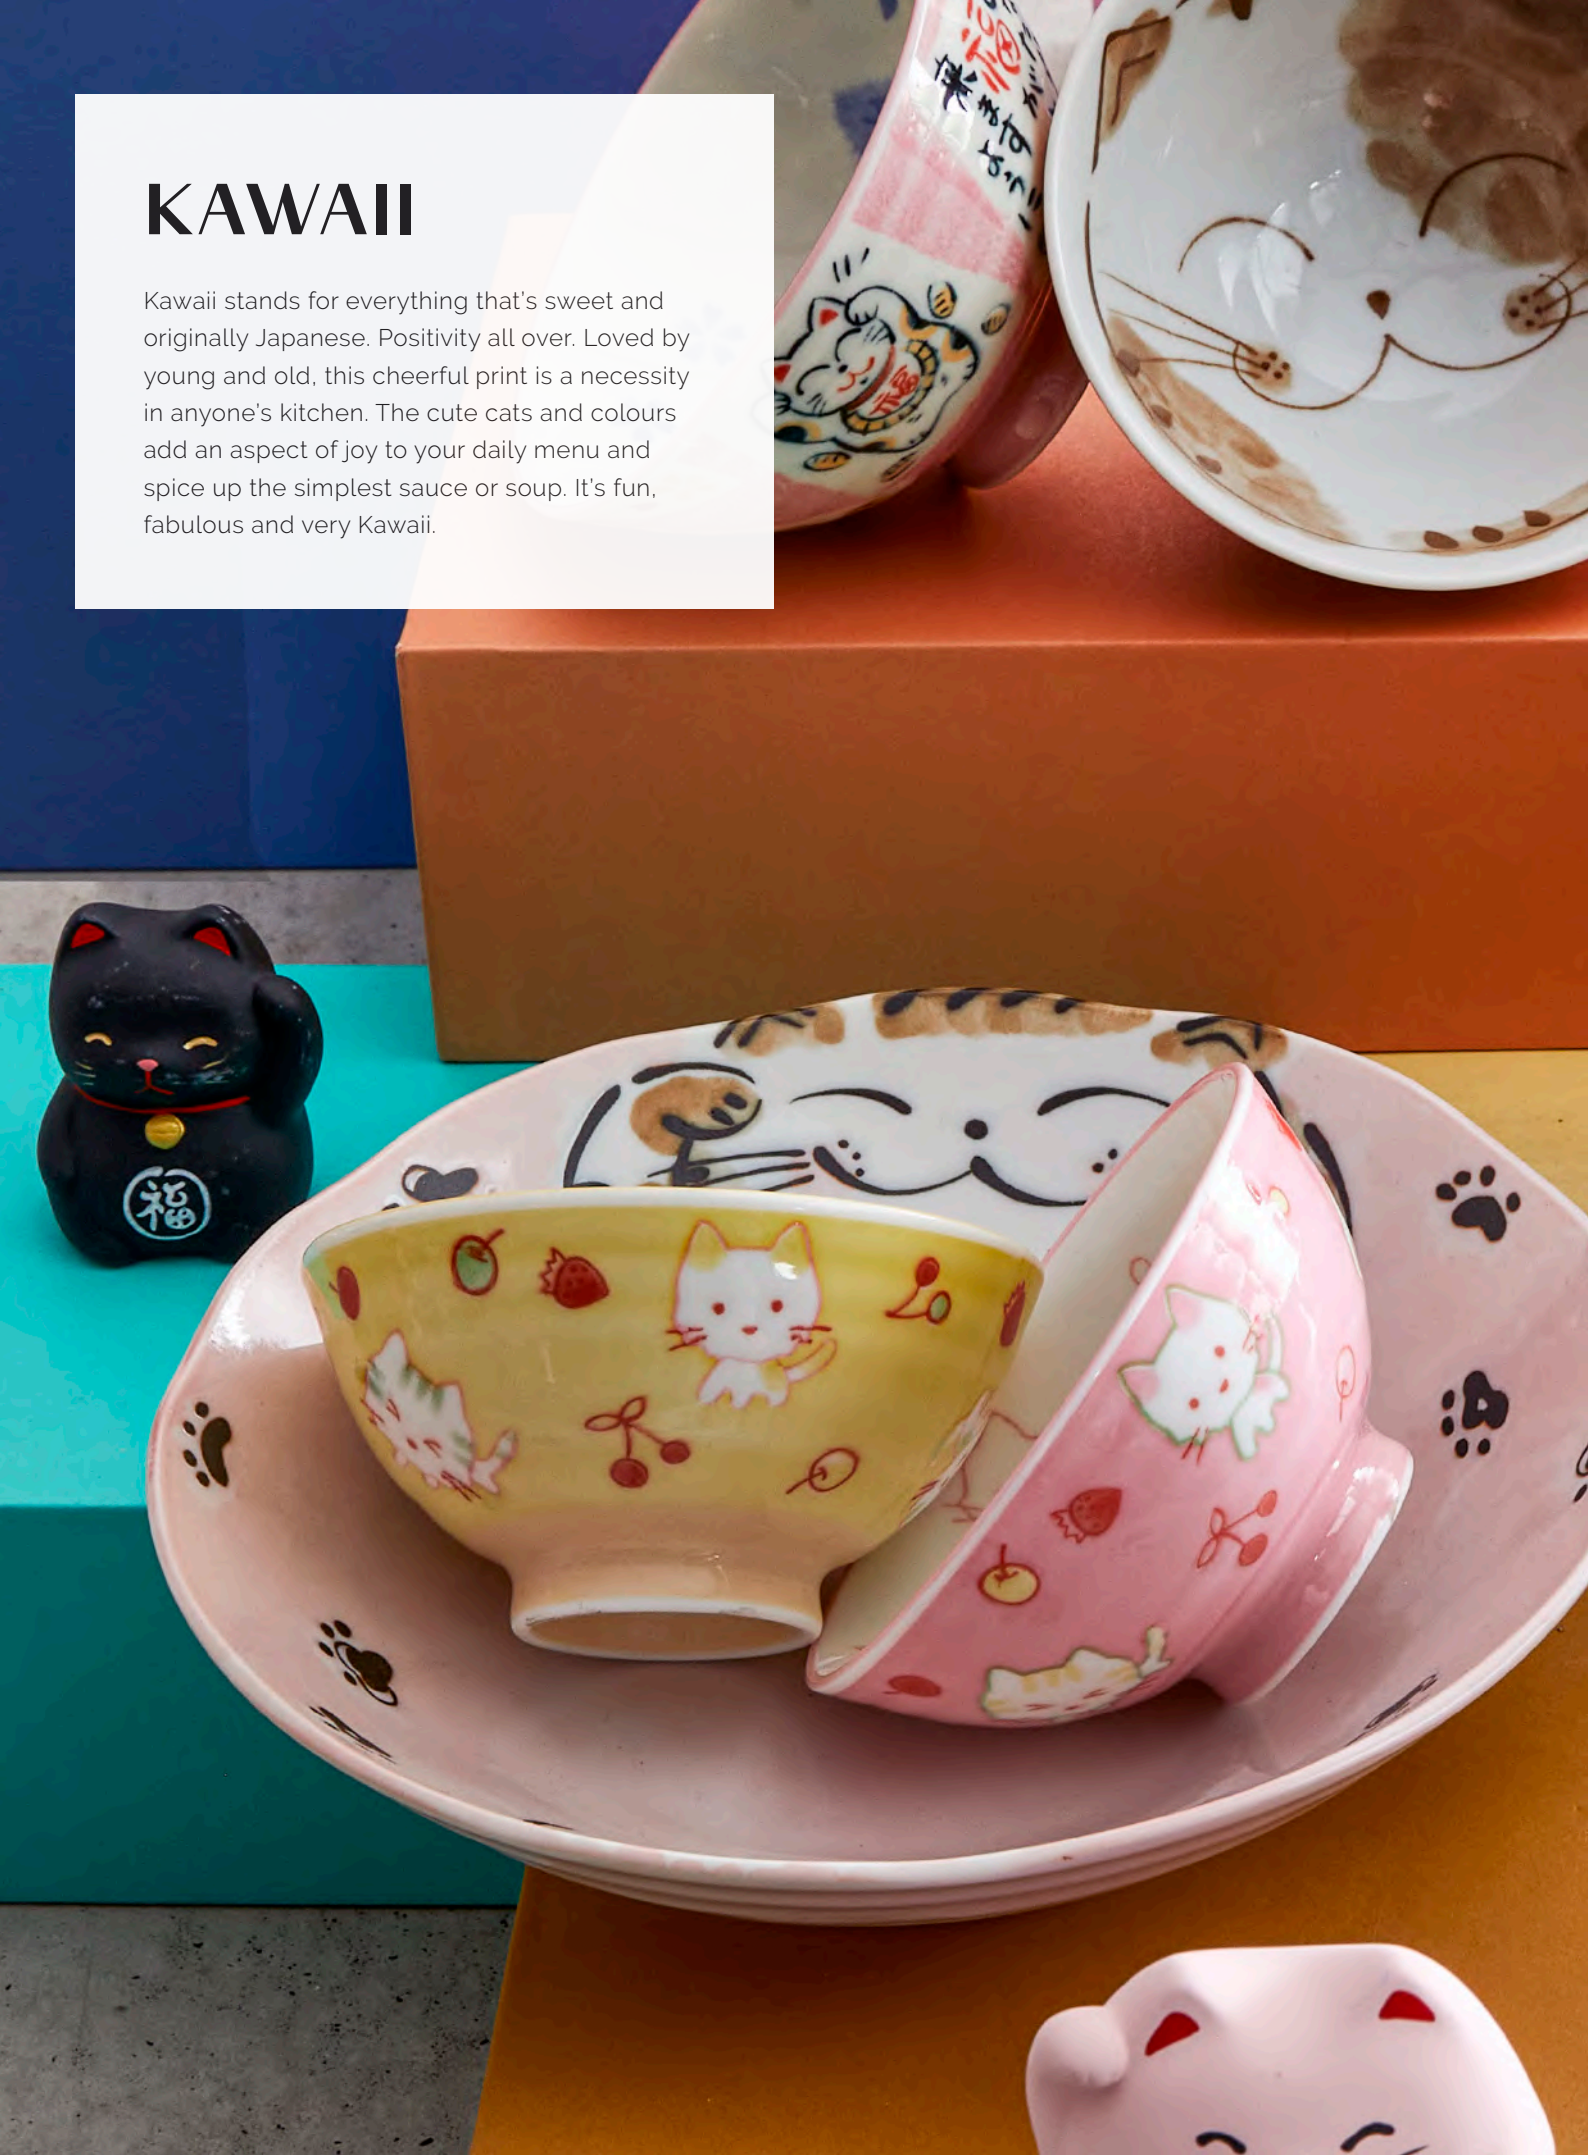

21328 Giftbox Black 4pcs 14x4.4x2cm 1/24 CN

21180 Giftbox Black 4pcs 13cm 1/24 CN

KAWAII

Kawaii stands for everything that's sweet and originally Japanese. Positivity all over. Loved by young and old, this cheerful print is a necessity in anyone's kitchen. The cute cats and colours add an aspect of joy to your daily menu and spice up the simplest sauce or soup. It's fun, fabulous and very Kawaii.