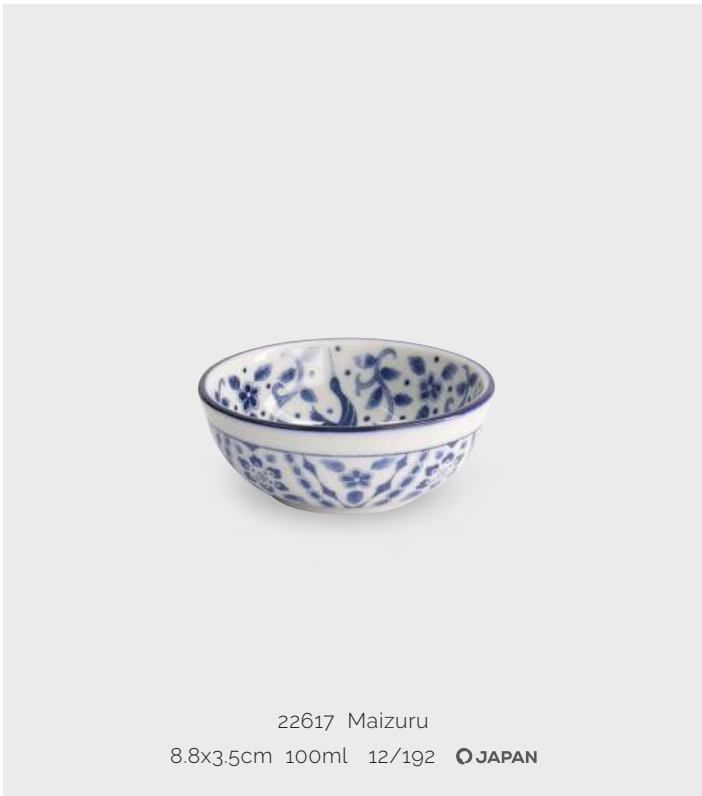

22617 Maizuru
8.8x3.5cm 100ml 12/192 **JAPAN**