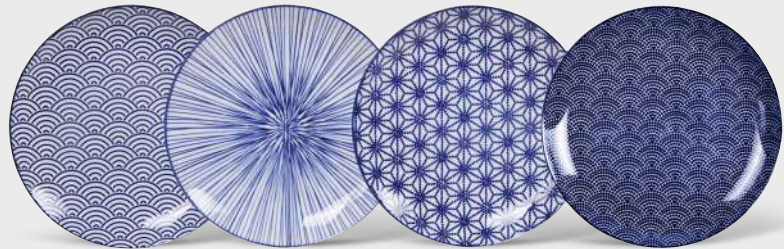

16034 Dots 8.3x6.5cm 180ml 6/72 CN

16036 Lines 8.3x6.5cm 180ml 6/72 CN

16038 Star 8.3x6.5cm 180ml 6/72 CN

16033 Wave 8.3x6.5cm 180ml 6/72 CN

17960 Assorted designs brown box 4 pcs 25.7x3cm 1/6 ○ JAPAN

17959 Assorted designs brown box 4 pcs 20.6x2.2cm 1/12 ○ JAPAN