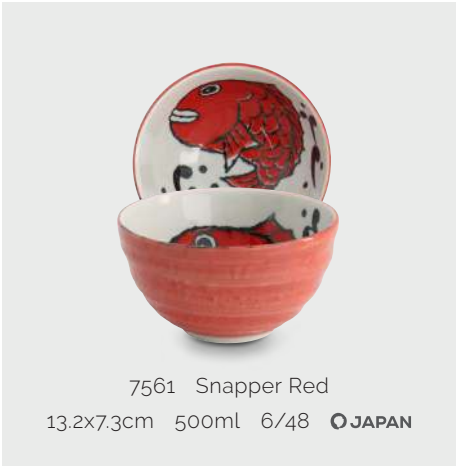

18882 Fugu Purple
11.2x6.2cm 300ml 6/96 **JAPAN**

18880 Lobster Green 11.2x6.2cm 300ml 6/96 **JAPAN**

18881 Sole Blue 11.2x6.2cm 300ml 6/96 **JAPAN**

7560 Snapper Red
11.2x6.2cm 300ml 6/96 **JAPAN**

7561 Snapper Red
13.2x7.3cm 500ml 6/48 **JAPAN**