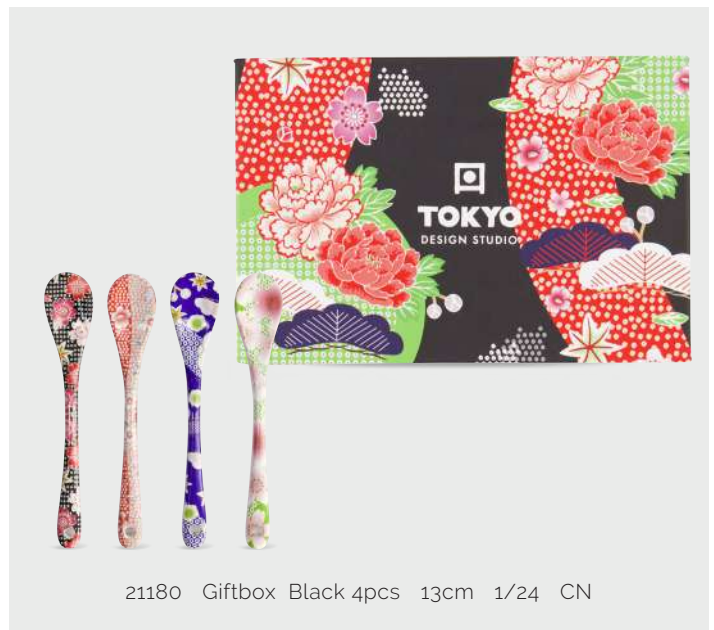

21328 Giftbox Black 4pcs 14x4.4x2cm 1/24 CN

21180 Giftbox Black 4pcs 13cm 1/24 CN

KAWAII

Kawaii stands for everything that's sweet and originally Japanese. Positivity all over. Loved by young and old, this cheerful print is a necessity in anyone's kitchen. The cute cats and colours add an aspect of joy to your daily menu and spice up the simplest sauce or soup. It's fun, fabulous and very Kawaii.