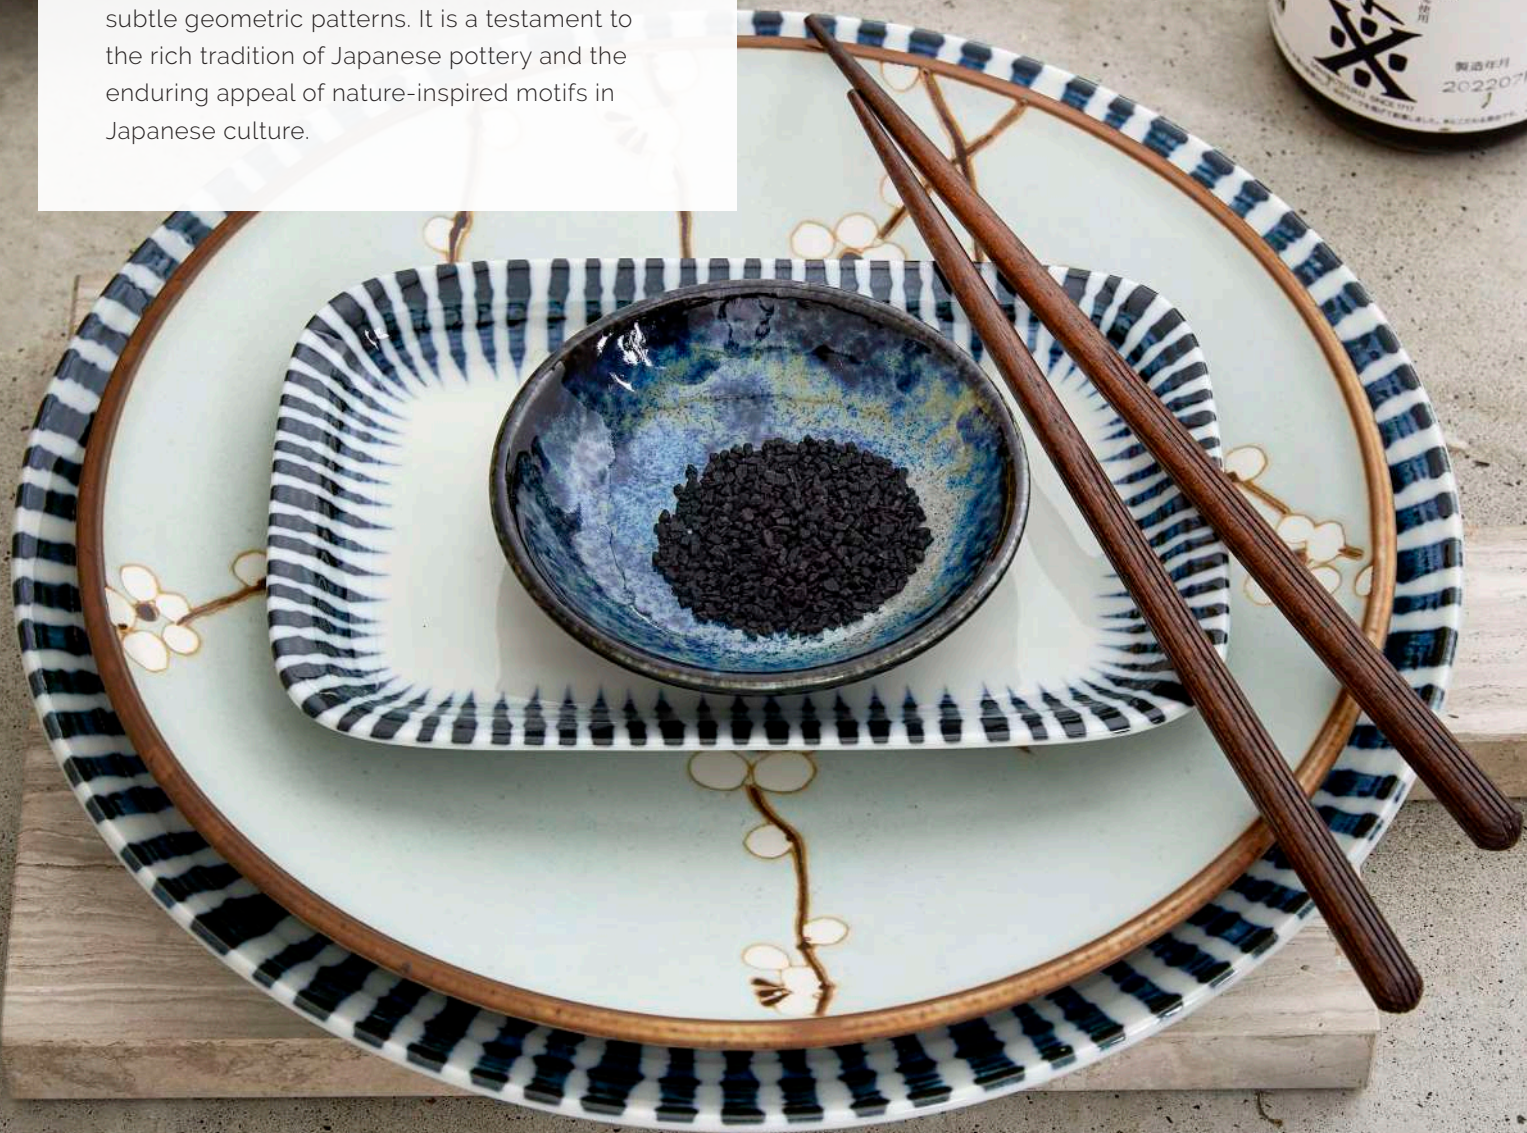

17154 Giftbox Gold 12 pcs 80ml 1/18 CN

SHIN TOKUSA

"Shin" means new or fresh, and "Tokusa" refers to a particular grass or sedge plant. The pattern typically features delicate, hand-painted grass or sedge-like motifs in a stylized manner. The grasses are often depicted with thin, curved lines, creating an elegant and organic appearance. The design may incorporate additional elements such as leaves, flowers, or subtle geometric patterns. It is a testament to the rich tradition of Japanese pottery and the enduring appeal of nature-inspired motifs in Japanese culture.