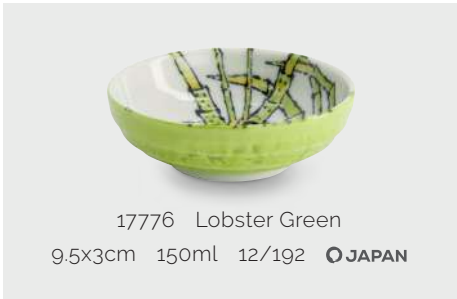

17770 Crab Red
9.5x3cm 150ml 12/192 **JAPAN**

17774 Lobster Red
9.5x3cm 150ml 12/192 **JAPAN**

17768 Snapper Green
9.5x3cm 150ml 12/192 **JAPAN**

17772 Crab Green
9.5x3cm 150ml 12/192 **JAPAN**

17776 Lobster Green
9.5x3cm 150ml 12/192 **JAPAN**