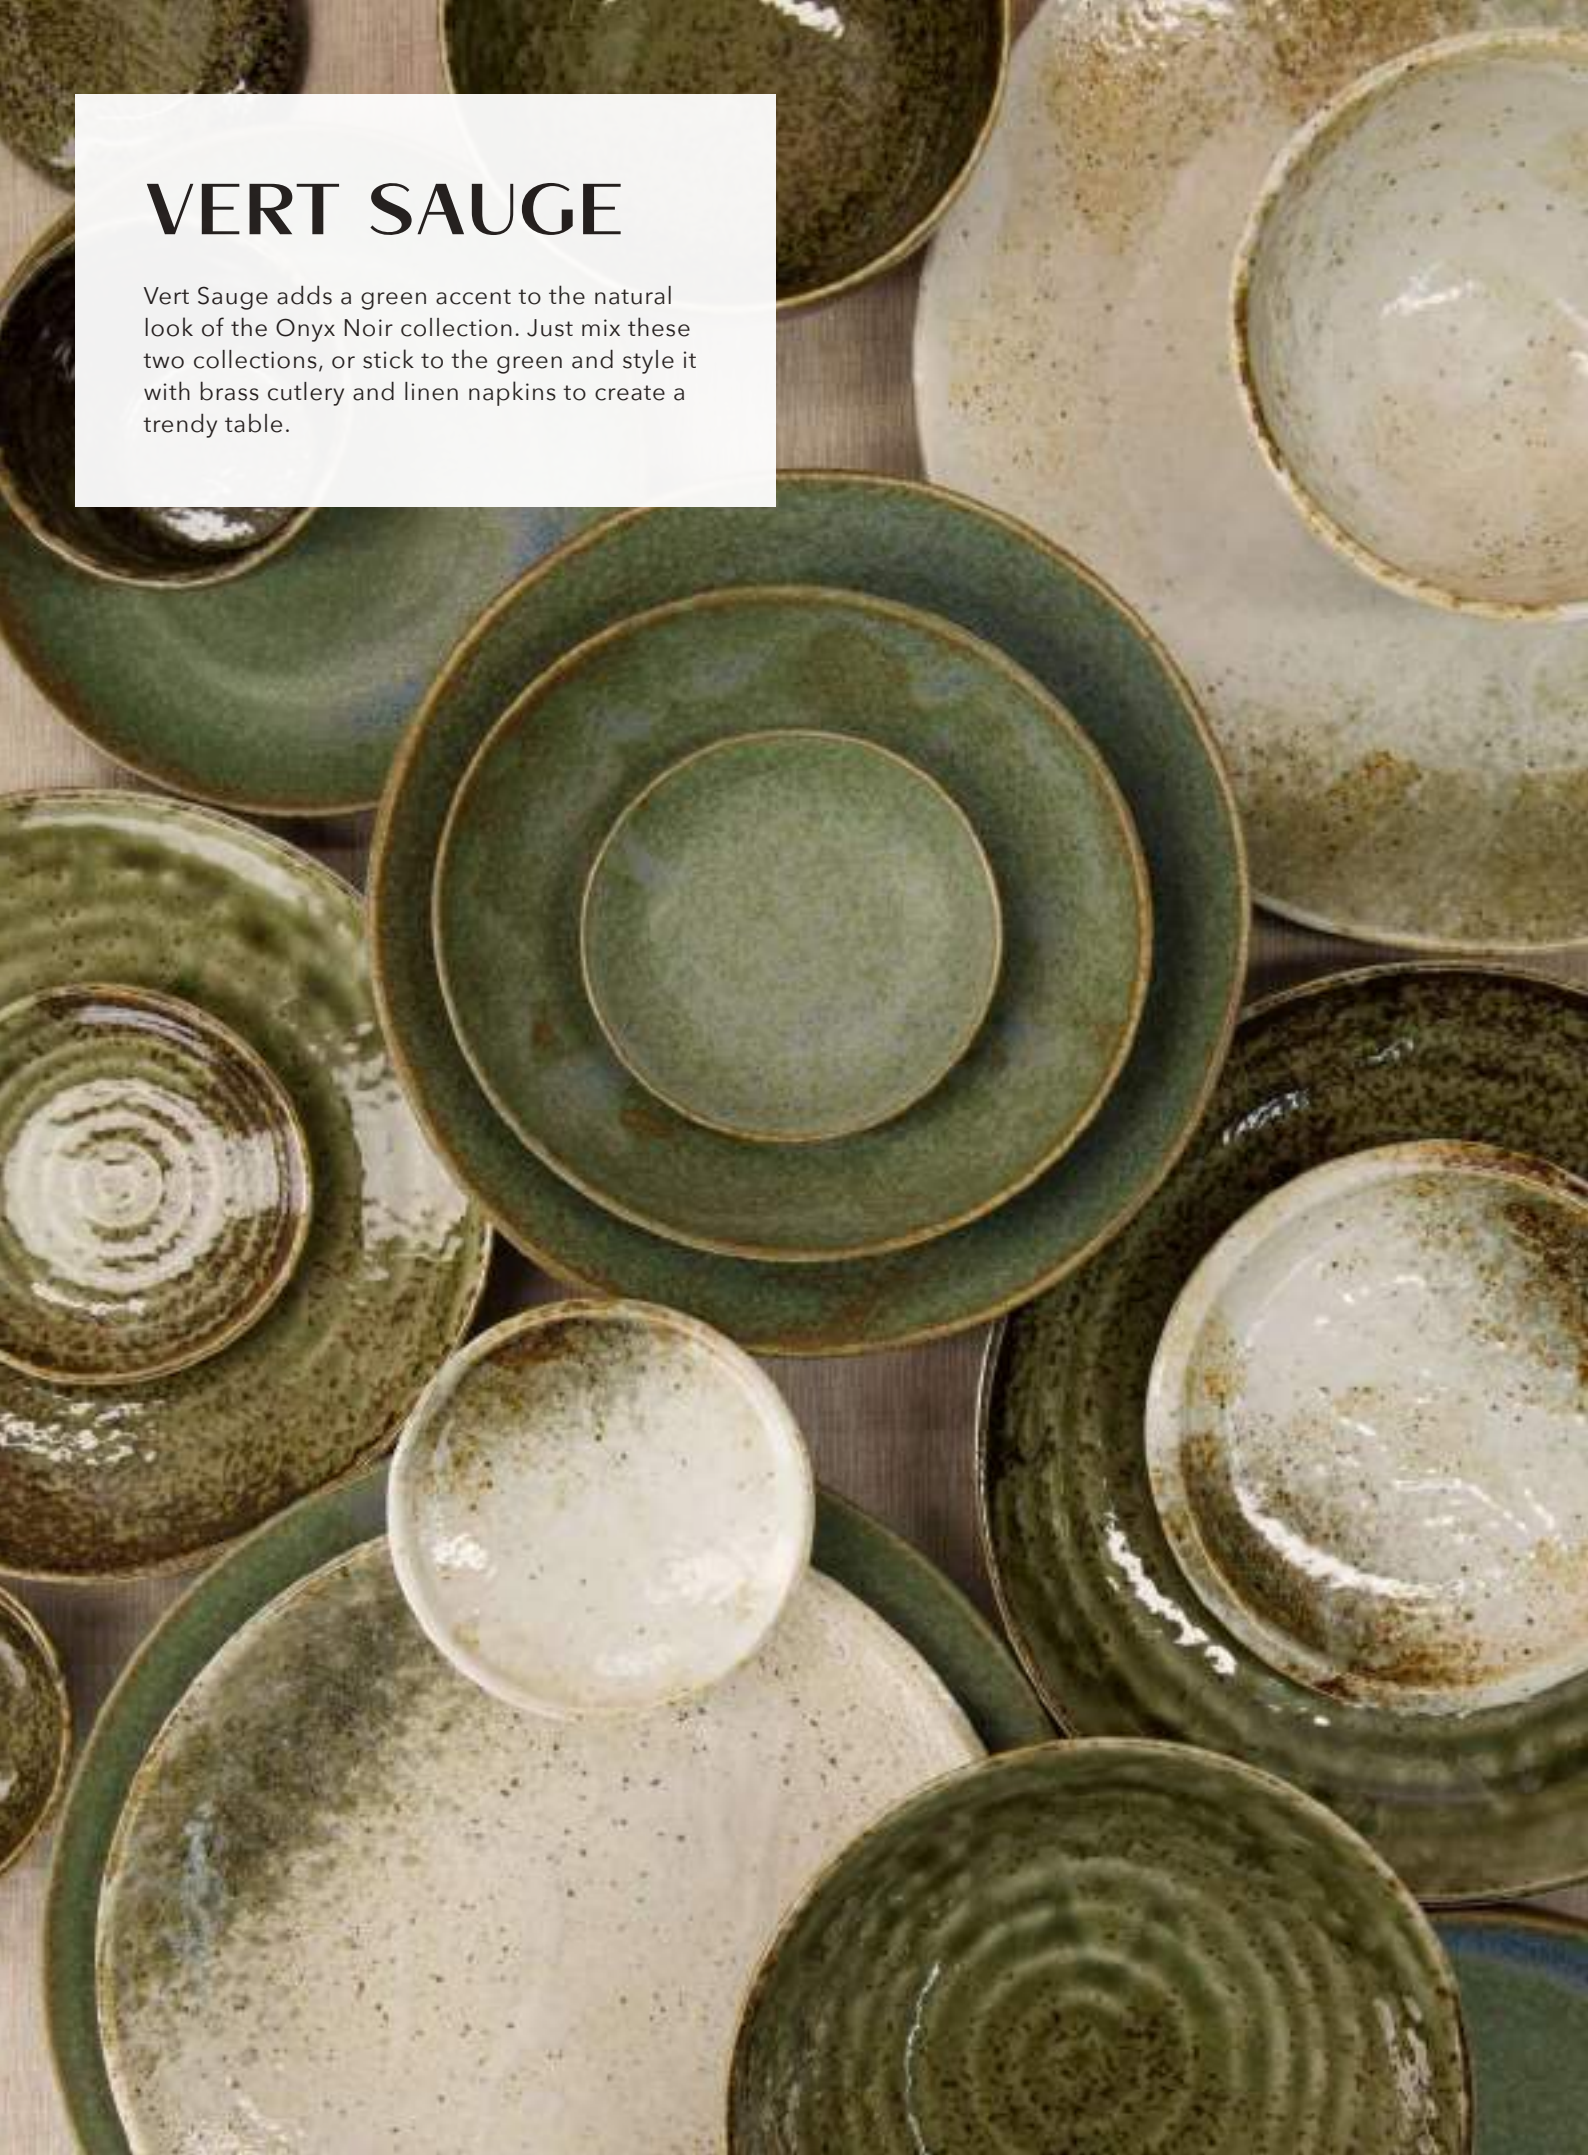

VERT SAUGE

Vert Sauge adds a green accent to the natural look of the Onyx Noir collection. Just mix these two collections, or stick to the green and style it with brass cutlery and linen napkins to create a trendy table.