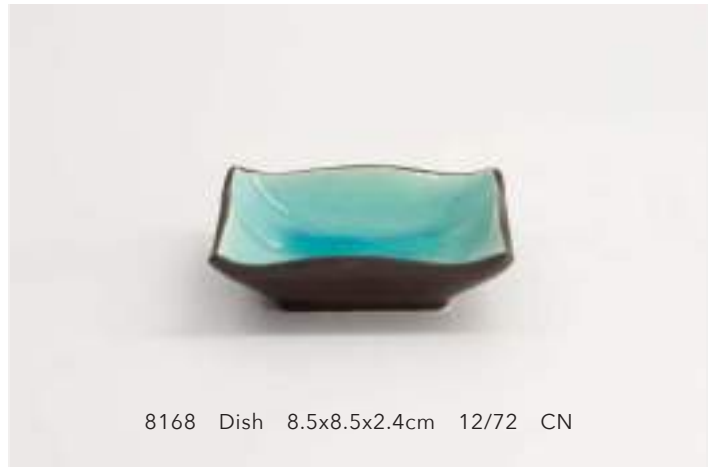

8168 Dish 8.5x8.5x2.4cm 12/72 CN