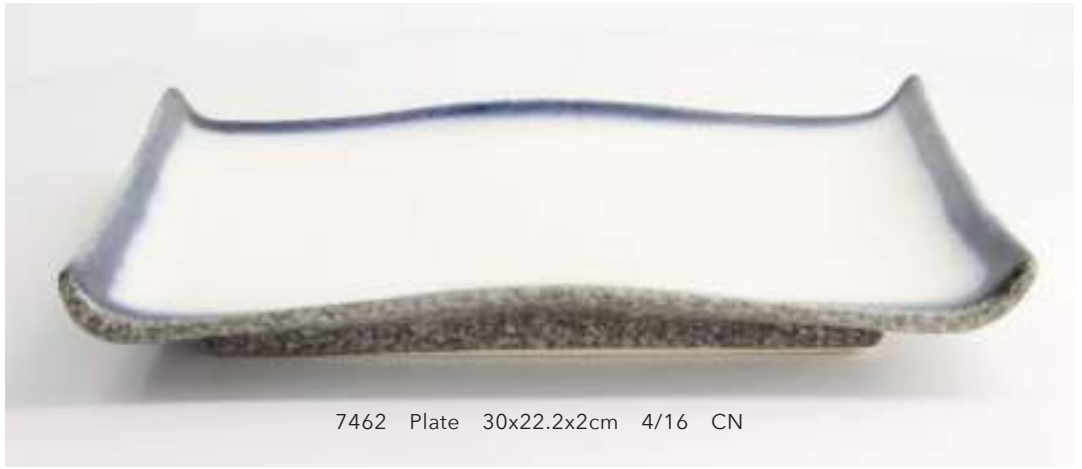

7989 Plate  
22.8x3cm 3/24 CN

14736 Plate  
26.7x19x3cm 2/16 CN

14737 Plate 34x24x4cm 1/8 CN

21827 Sake Cup 5x4.2cm  
50ml 12/288 CN

7462 Plate 30x22.2x2cm 4/16 CN

21826 Sake Bottle 11.2cm  
100ml 6/36 CN

7899 Plate 32.5x12.3x3.2cm 4/32 CN