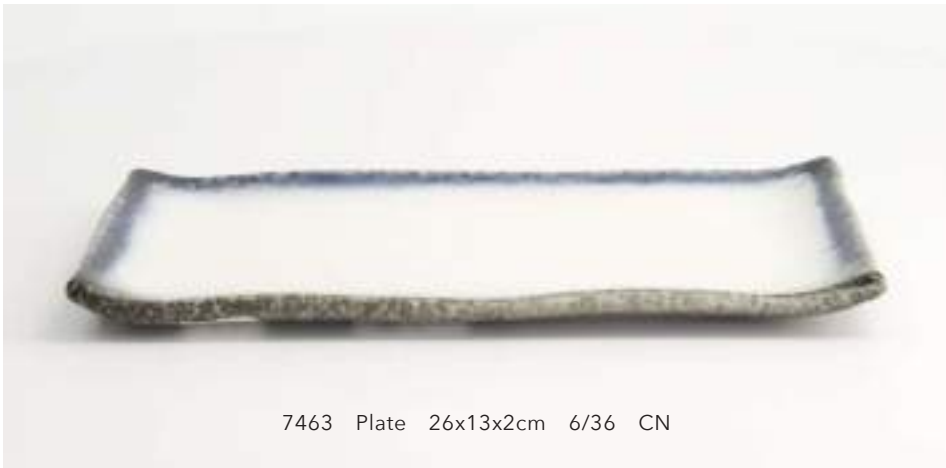

7989 Plate  
22.8x3cm 3/24 CN

14736 Plate  
26.7x19x3cm 2/16 CN

14737 Plate 34x24x4cm 1/8 CN

21827 Sake Cup 5x4.2cm  
50ml 12/288 CN

7462 Plate 30x22.2x2cm 4/16 CN

21826 Sake Bottle 11.2cm  
100ml 6/36 CN

7899 Plate 32.5x12.3x3.2cm 4/32 CN