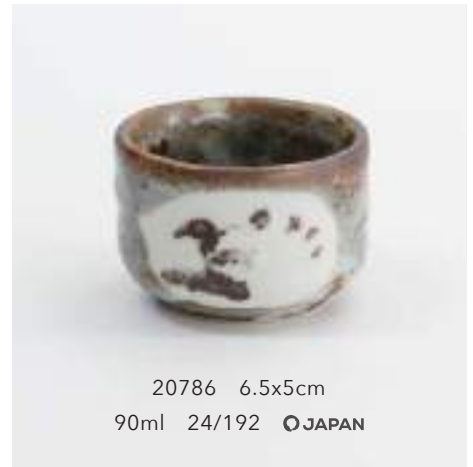

20786 6.5x5cm
90ml 24/192 **○JAPAN**