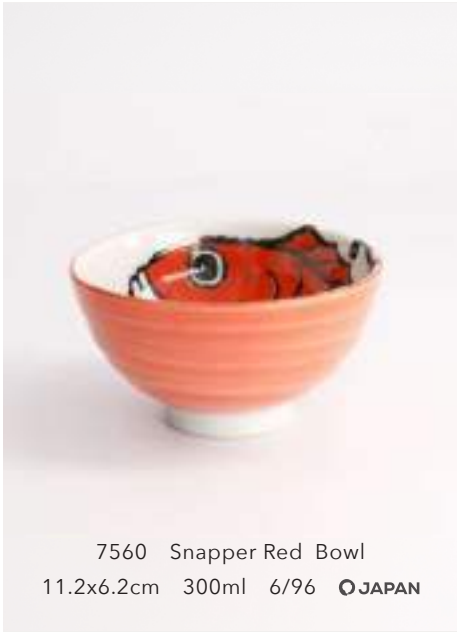

15481 Lobster Red Bowl  
11.2x6.2cm 300ml 6/96 **○JAPAN**

15485 Lobster Red Bowl  
13.2x7.3cm 500ml 6/48 **○JAPAN**

15489 Lobster Red Bowl  
15.8x8.1cm 950ml 4/32 **○JAPAN**

7560 Snapper Red Bowl  
11.2x6.2cm 300ml 6/96 **○JAPAN**