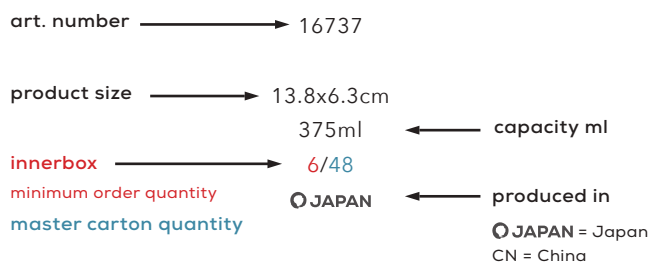

Wooden items must be washed in warm soapy water and then dried directly.

Wood & Bamboo is a natural product and will show wear and tear after a period of use.

GLASS

All glasses may be washed in an (industrial) dishwasher. We advise using dishwasher baskets to minimise breakages during the washing cycle and to use a non-caustic cleaning agent when washing the glasses. This is because caustic cleaning agents can damage the surface of the glasses and turn them dull. Always wash new glasses first before initial use. Never wash glasses at temperatures above 60 degrees. Higher temperatures can cause dirt to become baked onto the glass.

Never pour cold liquids into a hot glass as this can cause the glass to shatter. It is also advisable to gently prime a glass with hot water before pouring hot liquid into it.

MELAMINE

Melamine may be washed in an (industrial) dishwasher. Do not use any scouring agents, bleaches, scouring pads or metal objects to clean melamine, as this will leave scratches on the melamine. Melamine is not suitable for use in the oven or microwave. Melamine products are suitable for use in a bain-marie or chafing dish. When using melamine in chafing dishes, it is important that you pour sufficient water into the container.

Our melamine products are inspected and tested and approved food safe. Usage temperatures between -20 and 70 degrees.

HOW TO READ THE PRODUCT INFORMATION

VOLUME

We measure the capacity of our products by filling them with water until the edge of the product.