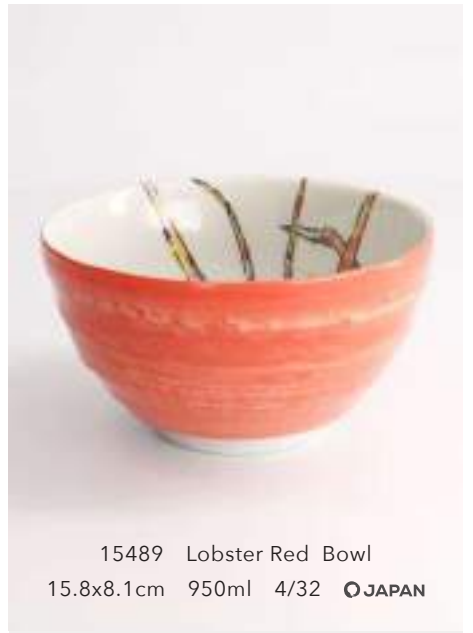

15489 Lobster Red Bowl
15.8x8.1cm 950ml 4/32 **○JAPAN**