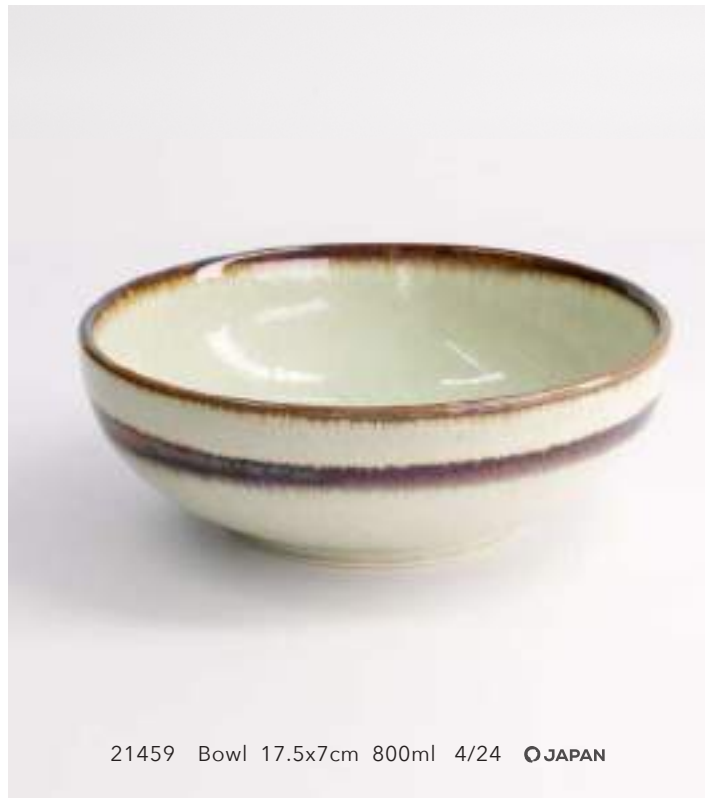

21459 Bowl 17.5x7cm 800ml 4/24 **○JAPAN**