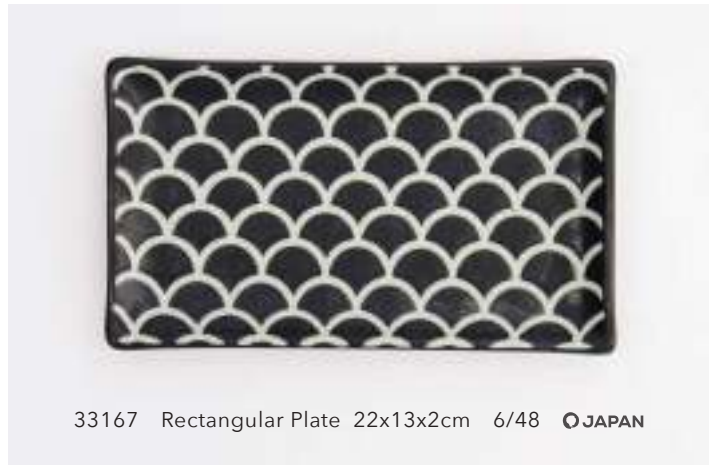

33167 Rectangular Plate 22x13x2cm 6/48 **JAPAN**