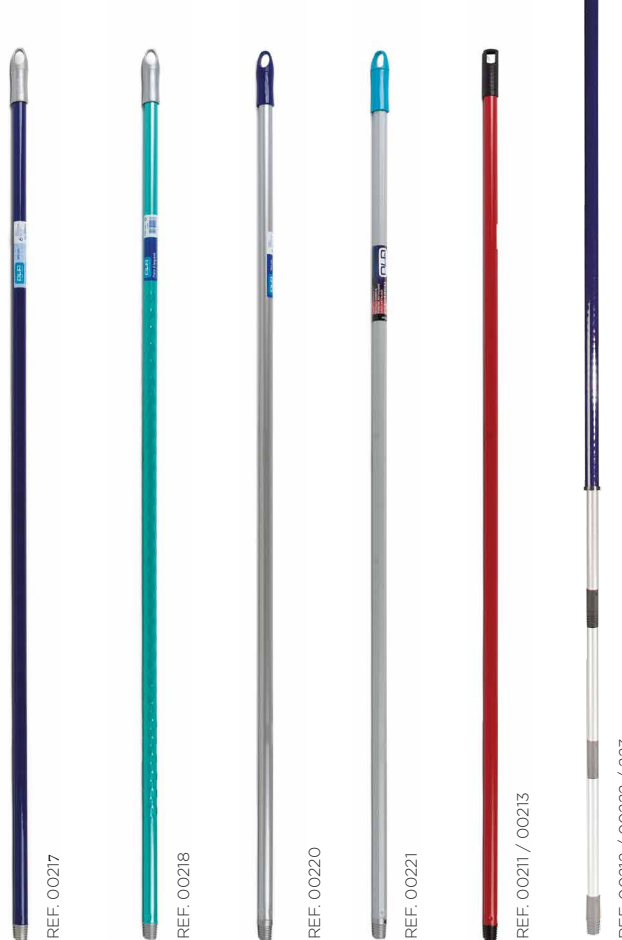

REF. 00217

REF. 00218

REF. 00220

REF. 00221

REF. 00211 / 00213

REF. 00212 / 00222 / 223

REF. 00206

Palo Aluminio - Forrado

Aluminum Handle - Plastic Coated
Manche Aluminium - Plastifié

140 cm.

REF. 00215

Palo Aluminio Extra - Forrado

Aluminum Handle Extra - Plastic Coated
Manche Aluminium Extra - Plastifié

145 cm.

8 411373 000139