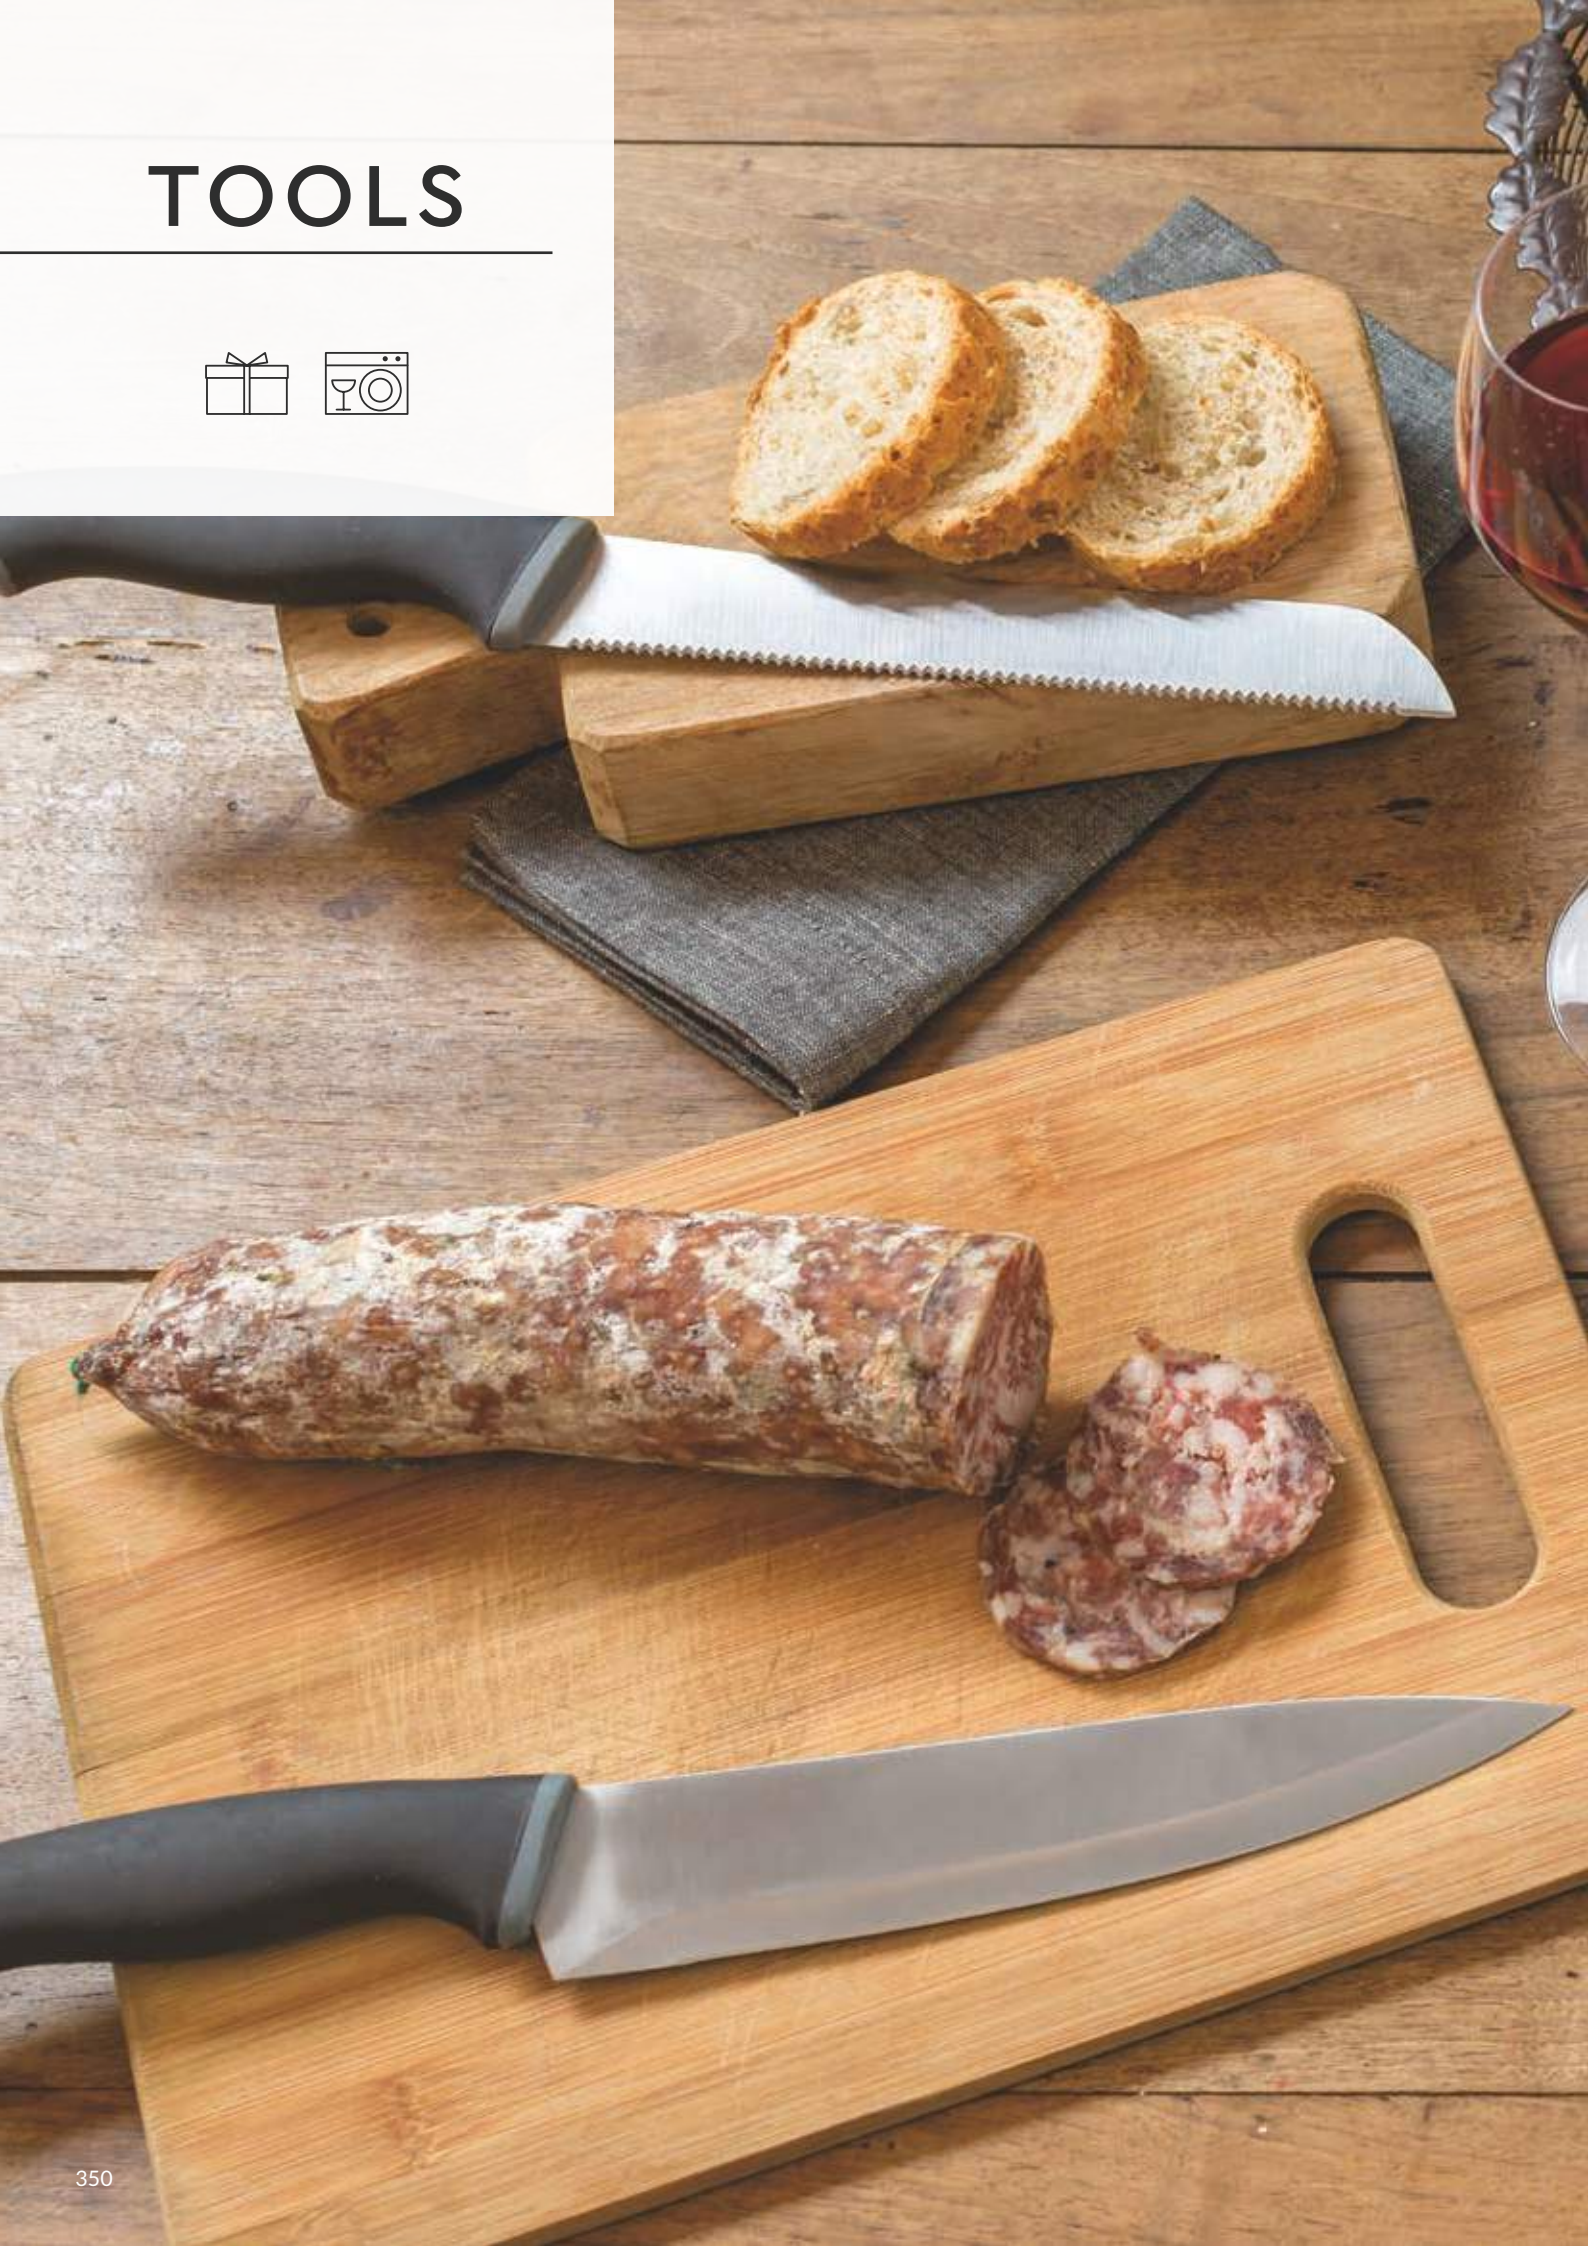

# TOOLS

**WI7AK37UTEN**  
8000257330167  
cm 32\* h 20 lama\* 3  
12 1/2" x h 7 3/4" x 1 1/4"

**Coltello pane**  
*Bread knife*

€ 8,30

**WI7AK38UTEN**  
8000257330181  
cm 33\* h 20 lama\* 3  
13" x h 7 3/4" x 1 1/4"