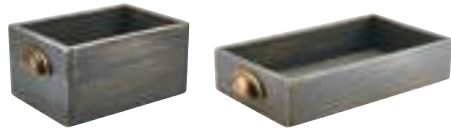

Grey Wash

Code	GN	Size (L x W x H)	MOQ	Pack	Each
WDD-2115G	-	21.5 x 15 x 11cm	1	6	—
WDD-3218G	GN 1/3	32.5 x 18.7 x 7cm	1	6	—

- Perfect for food displays or table service.
- Feature attractive brass cup handles for an authentically vintage look.
- For Greaseproof Paper - See pages 157 - 160