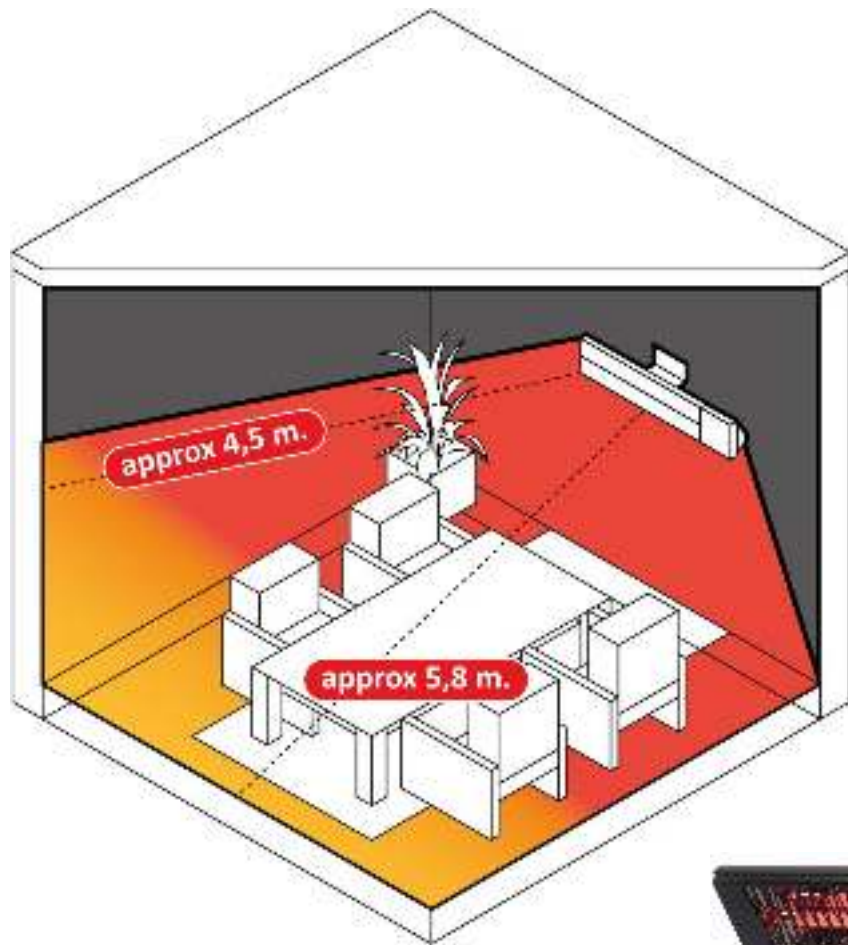

Sunred application for Android and iOS

Max. 26 m²

Square meters are based on the most ideal situation