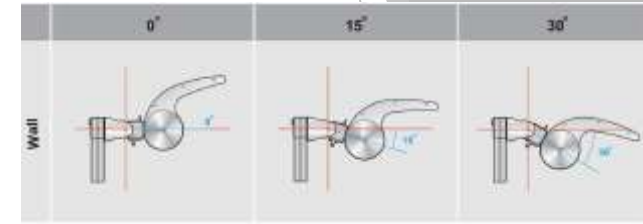

Sunred Heater Sunset Wave Wall 2000

Rose Gold Technology

- Infrared extreme short wave heating element.
- Halogen heating element with a layer of gold.
- Intense heating because of reflection.
- Gives orange light because of the reflection.
- Soft light, high heat.

ROYAL DIAMOND

2.

Element

PREMIUM

Life Expectancy

8000 h

Heat release and intensity

Strong heat release

max. 15-25 m²

Light Intensity

Low glare

Radiation Range
5,5 x 4 meter
Approx. 22 m²

Information

Code:	WAVE-W
EAN:	8719956293139
Additional info	
Sunred Heater Sunset Wave Wall 2000 Settings: 2000 Watt 304 Stainless Steel - No direct view into the heater lamp! Cable cord: 1,8 m - IP65 On/off switch: button Incl. remote control and timer function	
Heating Element:	Rose Gold Technology
Dimensions:	32 x 60 x 13,5 cm - 4,1 kg