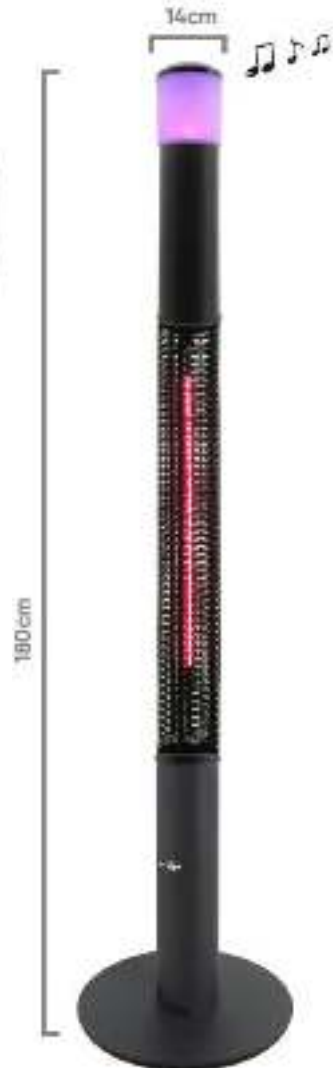

PROFESSIONAL

Heat release and intensity

Intense heat release

max. 22-26 m²

Radiation Range
4 x 4 meter
Approx. 16 m2

Sunred Heater Surround

- POWER SETTING
1500 WATT
- CARBON FIBRE
- TIP OVER SWITCH
- USB CHARGING PORT
- RGB LED
- SAFE TOUCH TECHNOLOGY
- 360° HEAT
- BLUETOOTH SPEAKER
- IP 55