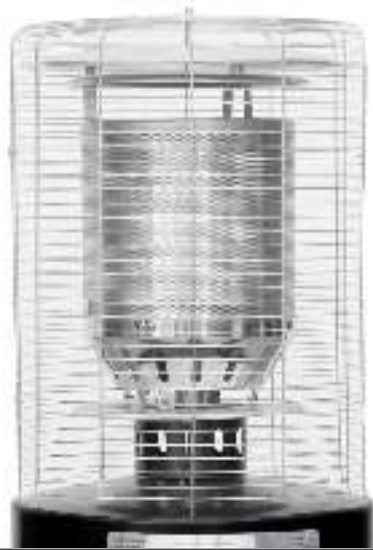

Sunred Propus Lounge Heater Black

Information

Code: LH15B

EAN: 8718801851210

Additional info

Propus Lounge heater
Gas 11.000 Watt
Ignition: piezo
Incl. wheels, handle, hose and regulator

Heating Element: Gas