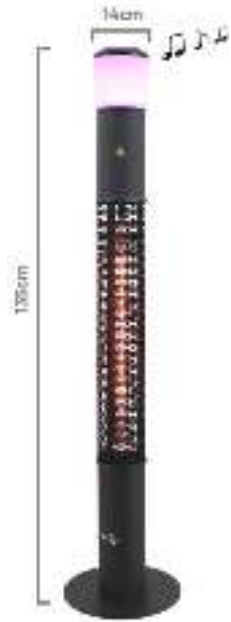

PROFESSIONAL

Heat release and intensity

Intense heat release

max. 22-26 m²

Radiation Range
4 x 4 meter
Approx. 16 m2

Sunred Heater Surround

- POWER SETTING
1500 WATT
- CARBON FIBRE
- TIP OVER SWITCH
- USB CHARGING PORT
- RGB LED
- SAFE TOUCH TECHNOLOGY
- 360° HEAT
- BLUETOOTH SPEAKER
- IP 55