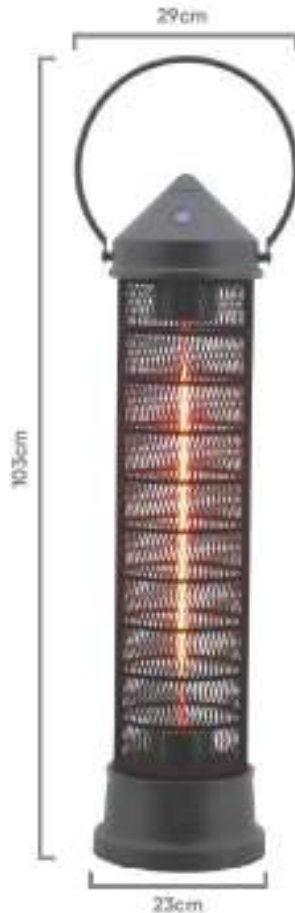

Sunred Heater SfyX

Information	
Code:	SFYX78 / SFYX89 / SFYX103
EAN:	
Additional info	
Design Heater Sfyx. Stylish with handle. 360 degree heat. Safe touch technology. With touch control	
Heating Element:	Carbon fibre Technology
Dimensions:	78 / 89 / 103 cm high

1.

Element

Life Expectancy: 8000 H

Light Intensity: Ultra low glare

Rose Gold Carbon Technology

- Infrared heating element with a short and middle wave. High quality technology with a superior element.
- Intense heating because of reflection with a layer of rose gold.
- Wind does not influence the heat.
- Very low soft light, high heat.

PROFESSIONAL

Heat release and intensity

Intense heat release

max. 22-26 m²

Radiation Range
4 x 4 meter
Approx. 16 m2