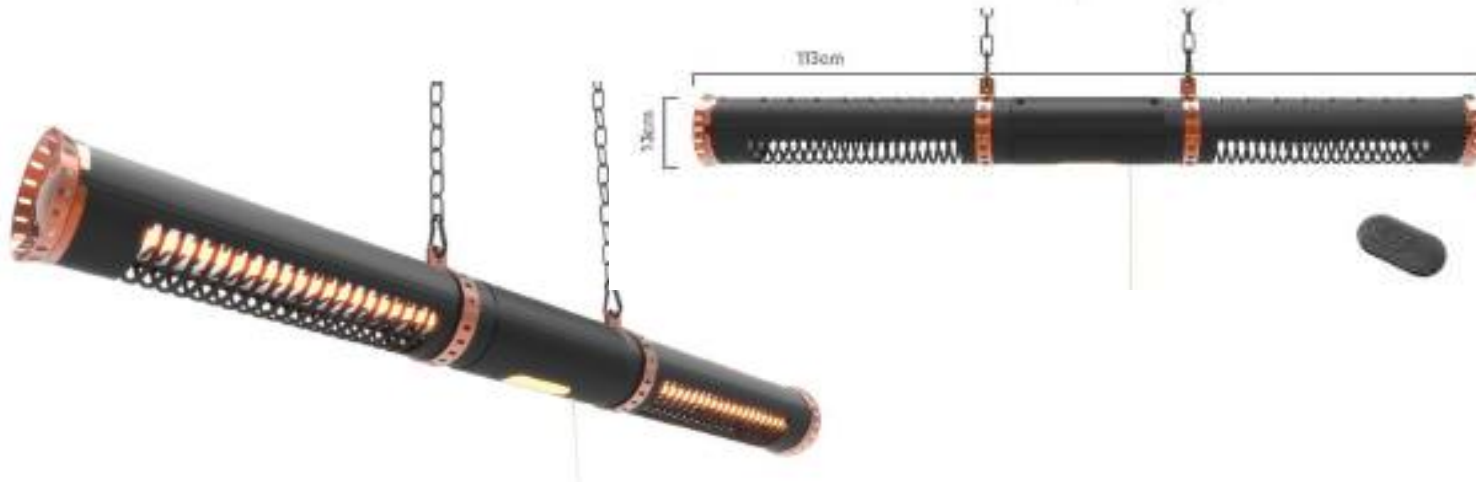

Sunred Heater Royal Diamond Dark Hanging 2500

Information

Code: RD-DARK-2500H

EAN:

Additional info

Royal Diamond Dark Line hanging heater
Rose Gold 2500 Watt
Settings: 1250/2500 Watt
Cable cord: 1,8 m
Including remote control
Incl. remote control and ceiling chains

Heating Element: Rose Gold Technology

Dimensions: 110 x 17,7 x 18,1 cm - 5,5 kg