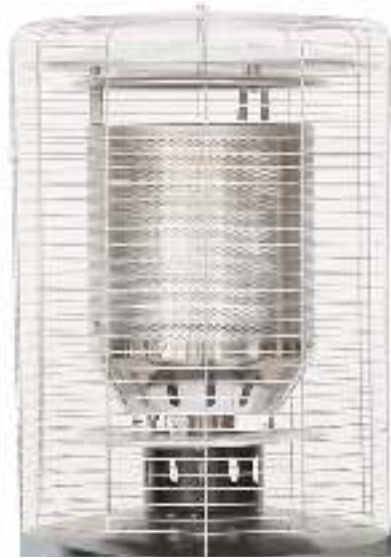

Dimensions: 135 x 46 cm dia - 11 kg

Sunred Propus Lounge Heater Grey

Information

Code: LH15G

EAN: 8718801852132

Additional info

Propus Lounge heater
Gas 11.000 Watt
Ignition: piezo
Incl. wheels, handle, hose and regulator

Heating Element: Gas

Dimensions: 135 x 46 cm dia - 11 kg

Sunred Propus Lounge Heater

Stainless steel

Information

Code: LH15S

EAN: 8718801853382

Additional info